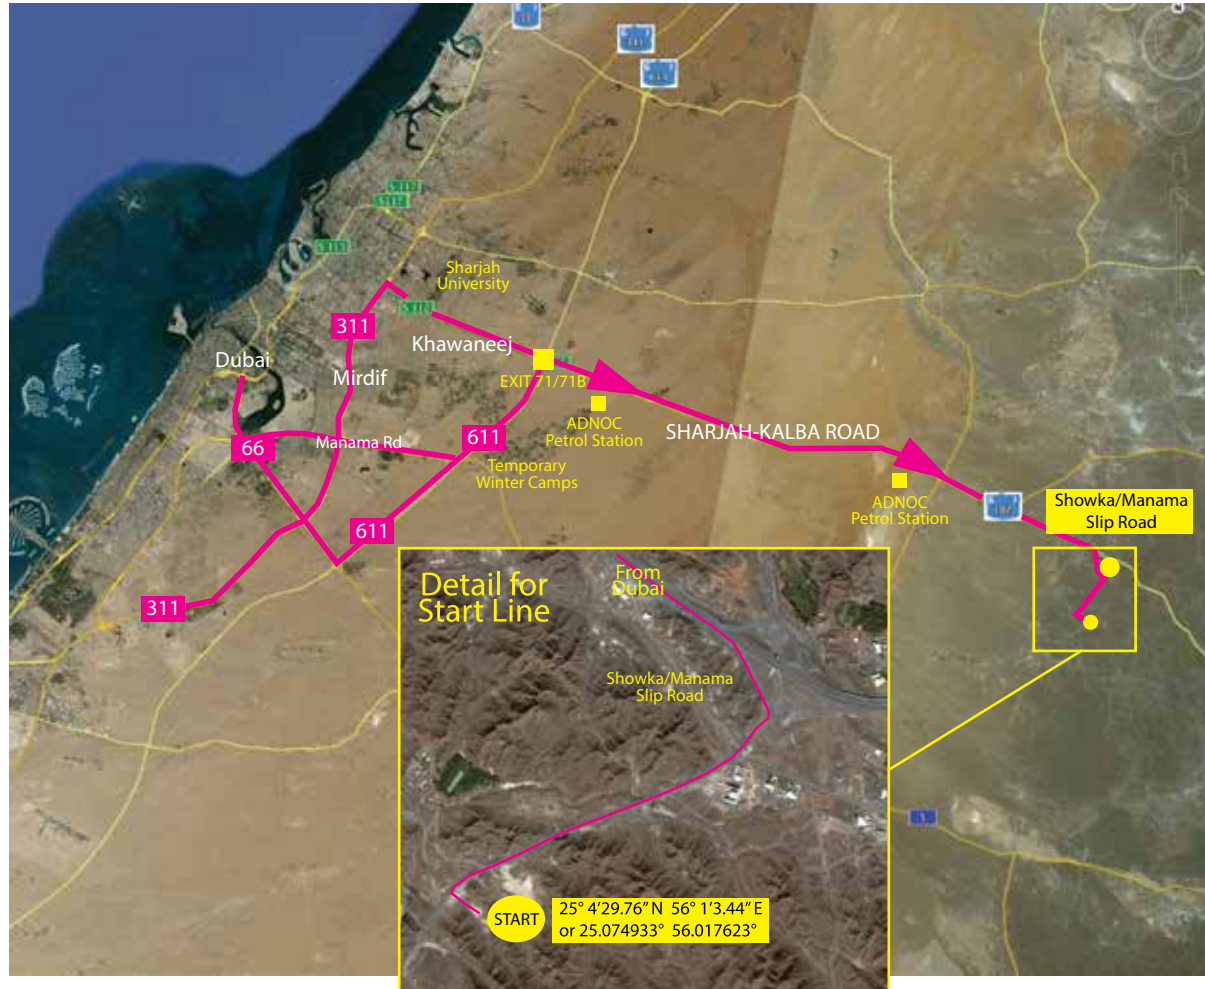

LOCATION MAP

1. Take the 611 from Dubai, direction Sharjah
2. At the Sharjah/Kalba/Fujairah turnoff onto E102 (Exit 71 and then 71B) heading east from 611 - keep right and you will pass the ADNOC petrol station on the right.
3. Continue along the road past the second ADNOC petrol station until you see the sign and slip road for Showka/Manama on the right. (16.5km from the second ADNOC station). Take the first exit on the R/A taking you along a tarmac road for approx 1 km. On the left you will see signs for the start line. Please park on the gravel at the side of the road - it is accessible by saloon car.

START LINE GPS COORDS:

25° 4'29.76" N 56° 1'3.44" E

or

25.074933° 56.017623°

Please check the Urban-Ultra Dubai facebook page for a drop pin to the start location.

TRAIL RUN COURSE

OUT & BACK COURSE

- 5k Route**
- 10k Route**
- 15k Route**
- 30k Route**

* 30k runners complete the 15k route x 2

EMERGENCY
+971 50 4422934

www.urbanultra.com