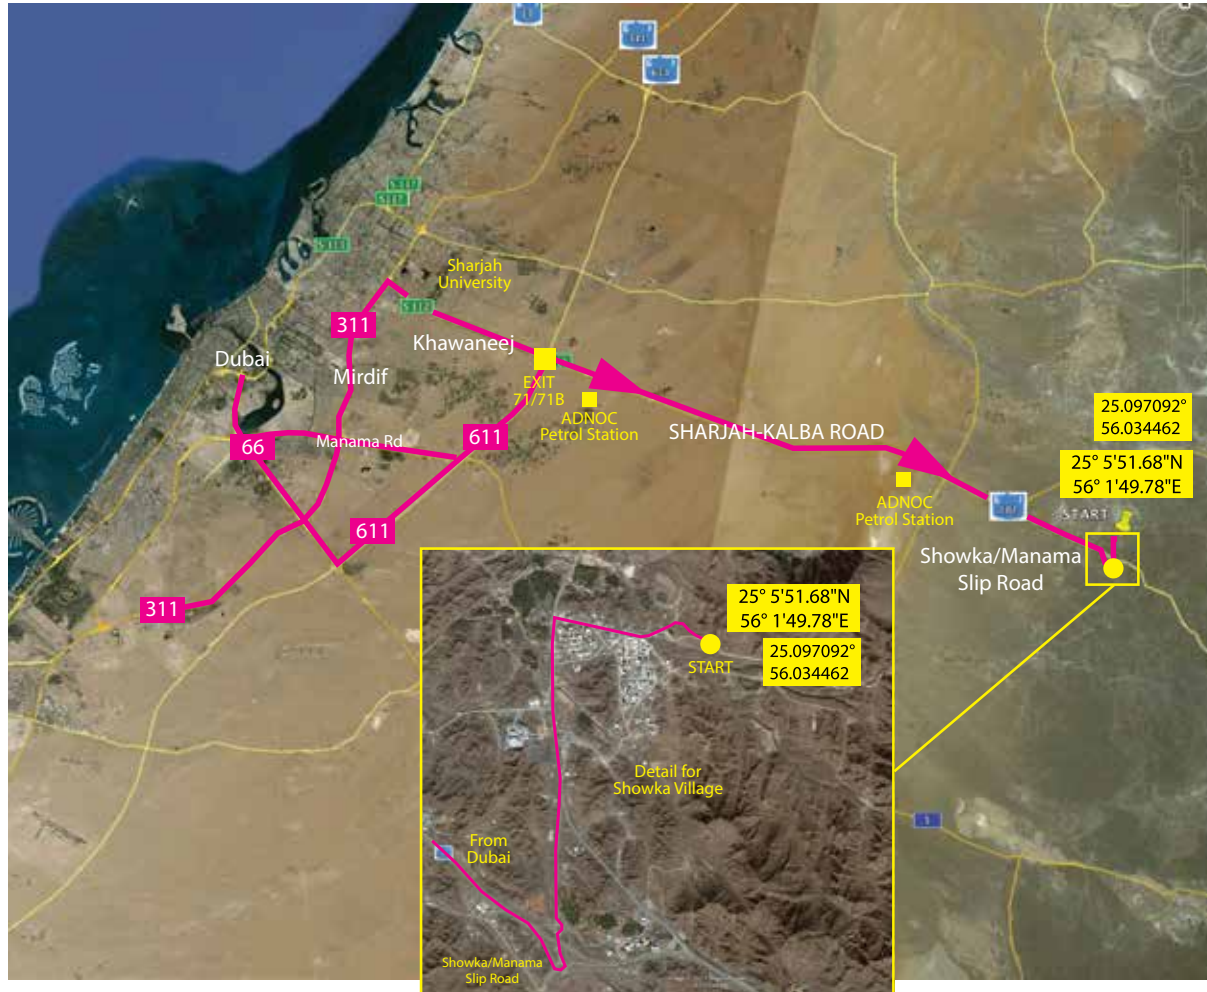

# LOCATION MAP

1. Take the 611 from Dubai, direction Sharjah
2. At the Sharjah/Kalba/Fujairah turnoff onto E102 (Exit 71 and then 71B) heading east from 611 - keep right and you will pass the ADNOC petrol station on the right.
3. Continue along the road and past the second ADNOC petrol station until you see the sign for Showka/Manama on the right. Turn off and take the 3rd exit under the bridge at the R/A and continue straight past one sign for Shawka on the right and until you reach a row of shops and a second sign pointing right to Showka. Turn in and you will see a tall blue water tower on your left - drive across the small bridge following the tarmac road past some villas and a health clinic. The road will turn into gravel and 300m further you will see the start line.

START LINE GPS COORDS:

**N25°5'51.68 E56°1'49.78**

Please check the Urban-Ultra Dubai facebook page for a drop pin to the start location.

# TRAIL RUN COURSE

**RACE BRIEF 6.45PM**

**START**  
**3 WAVES STARTING AT 7:00PM**  
**(ONE MINUTE INTERVAL)**

**\*30K CUT-OFF TIME**  
**4.5 HOURS**

**IN CASE OF EMERGENCY**  
**+971 50 44 22 934**

**OPERATIONAL ON RACE DAY ONLY**