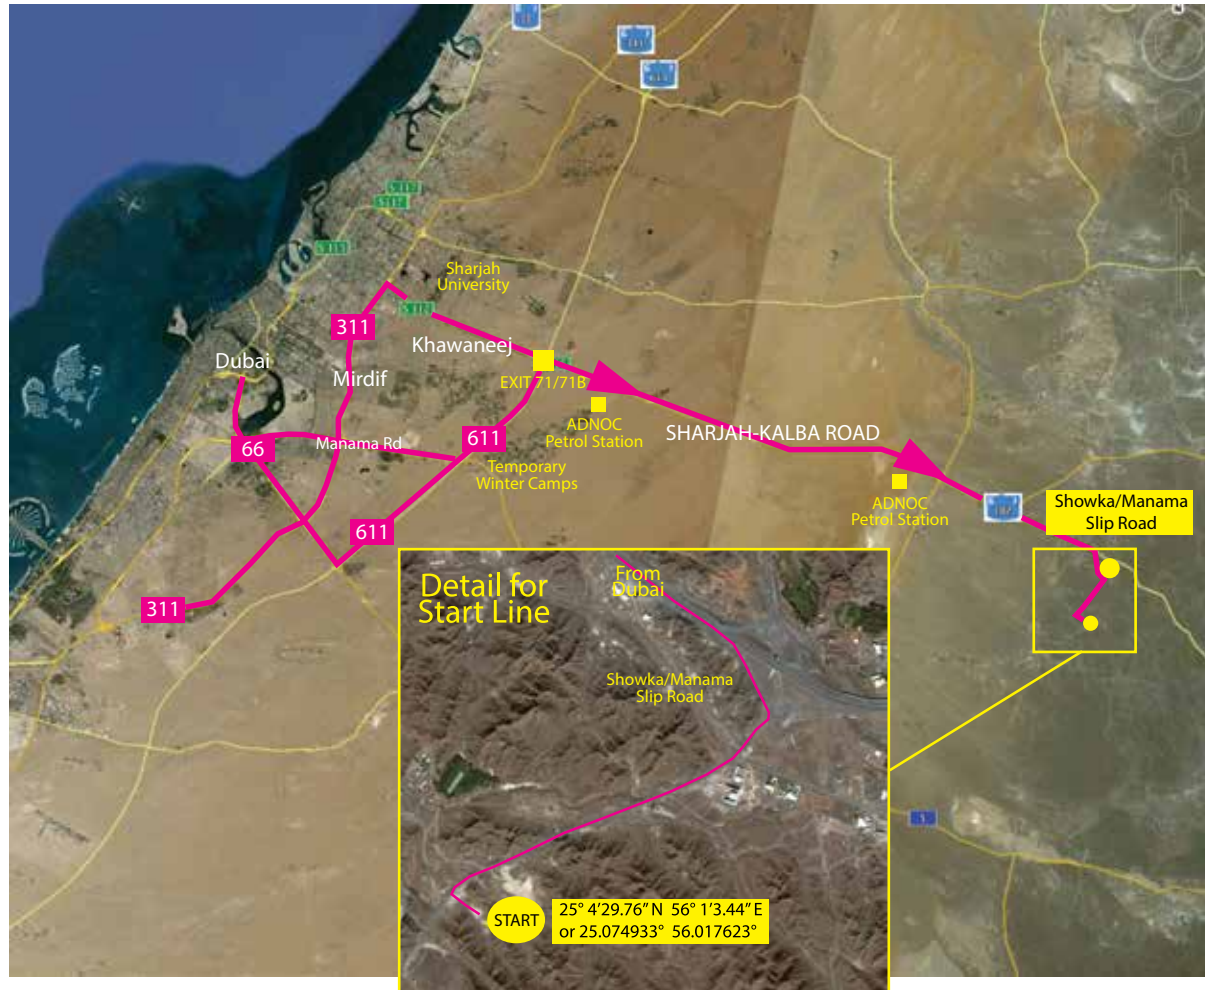

LOCATION MAP

1. Take the 611 from Dubai, direction Sharjah
2. At the Sharjah/Kalba/Fujairah turnoff onto E102 (Exit 71 and then 71B) heading east from 611 - keep right and you will pass the ADNOC petrol station on the right.
3. Continue along the road past the second ADNOC petrol station until you see the sign and slip road for Showka/Manama on the right. (16.5km from the second ADNOC station). Take the first exit on the R/A taking you along a tarmac road for approx 1 km. On the left you will see signs for the start line. Please park on the gravel at the side of the road - it is accessible by saloon car.

START LINE GPS COORDS:

25° 4'29.76" N 56° 1'3.44" E

or

25.074933° 56.017623°

Please check the Urban-Ultra Dubai facebook page for a drop pin to the start location.

TRAIL RUN COURSE

OUT & BACK COURSE

- 10k Route**
- 15k Route**
- 30k Route**

*** 30k runners complete
 the 15k route x 2**

EMERGENCY
+971 50 4422934

www.urbanultra.com