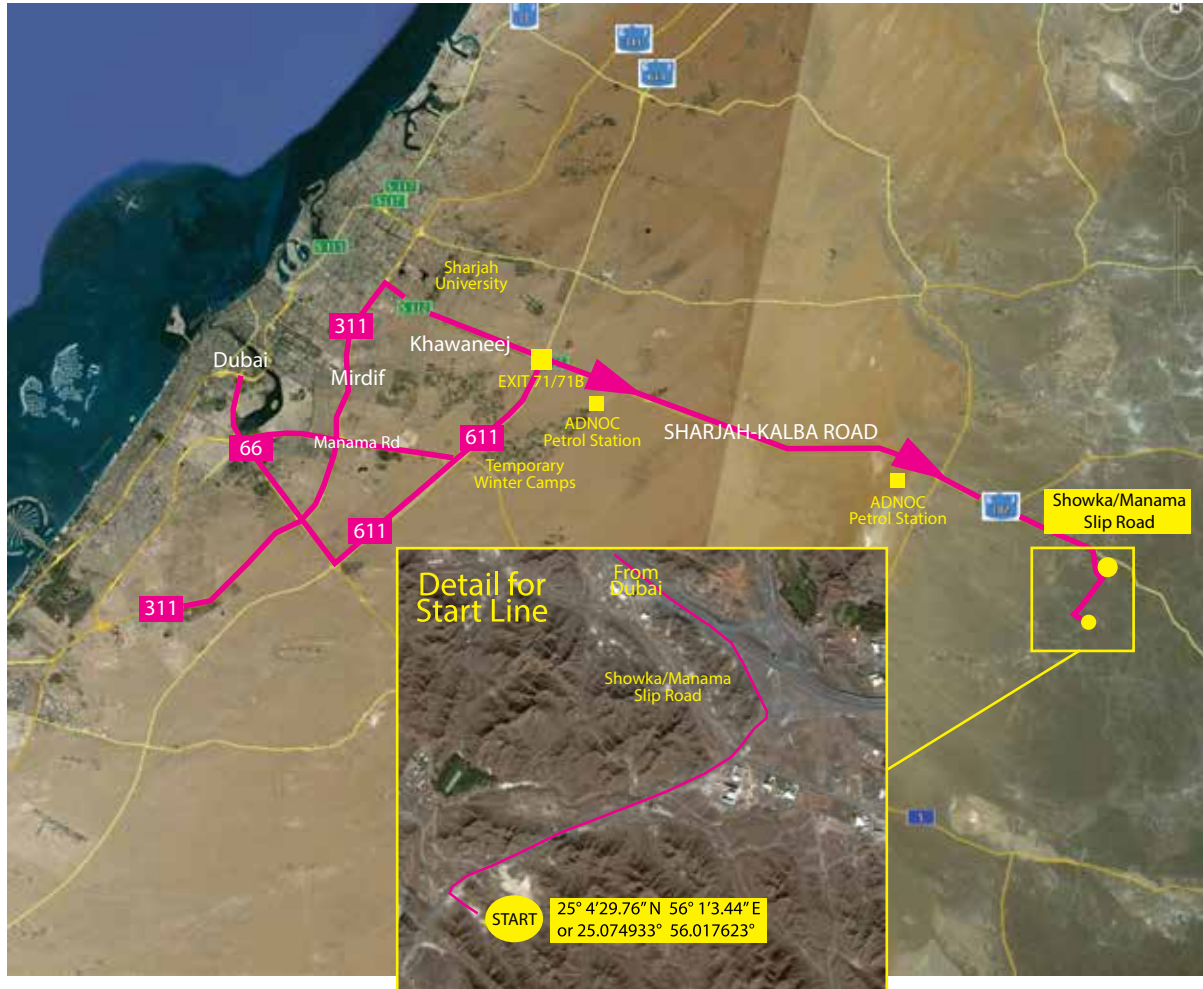

LOCATION MAP

1. Take the 611 from Dubai, direction Sharjah
2. At the Sharjah/Kalba/Fujairah turnoff onto E102 (Exit 71 and then 71B) heading east from 611 - keep right and you will pass the ADNOC petrol station on the right.
3. Continue along the road past the second ADNOC petrol station until you see the sign and slip road for Showka/Manama on the right. (16.5km from the second ADNOC station). Take the first exit on the R/A taking you along a tarmac road for approx 1 km. On the left you will see signs for the start line. Please park on the gravel at the side of the road - it is accessible by saloon car.

START LINE GPS COORDS:

25° 4'29.76" N 56° 1'3.44" E

or

25.074933° 56.017623°

Please check the Urban-Ultra Dubai facebook page for a drop pin to the start location.

TRAIL RUN COURSE

OUT & BACK COURSE

-  **5k Route**
-  **10k Route**
-  **15k Route**
-  **30k Route**

*** 30k runners complete the 15k route x 2**

EMERGENCY
+971 50 4422934
+882 1621206101

www.urbanultra.com