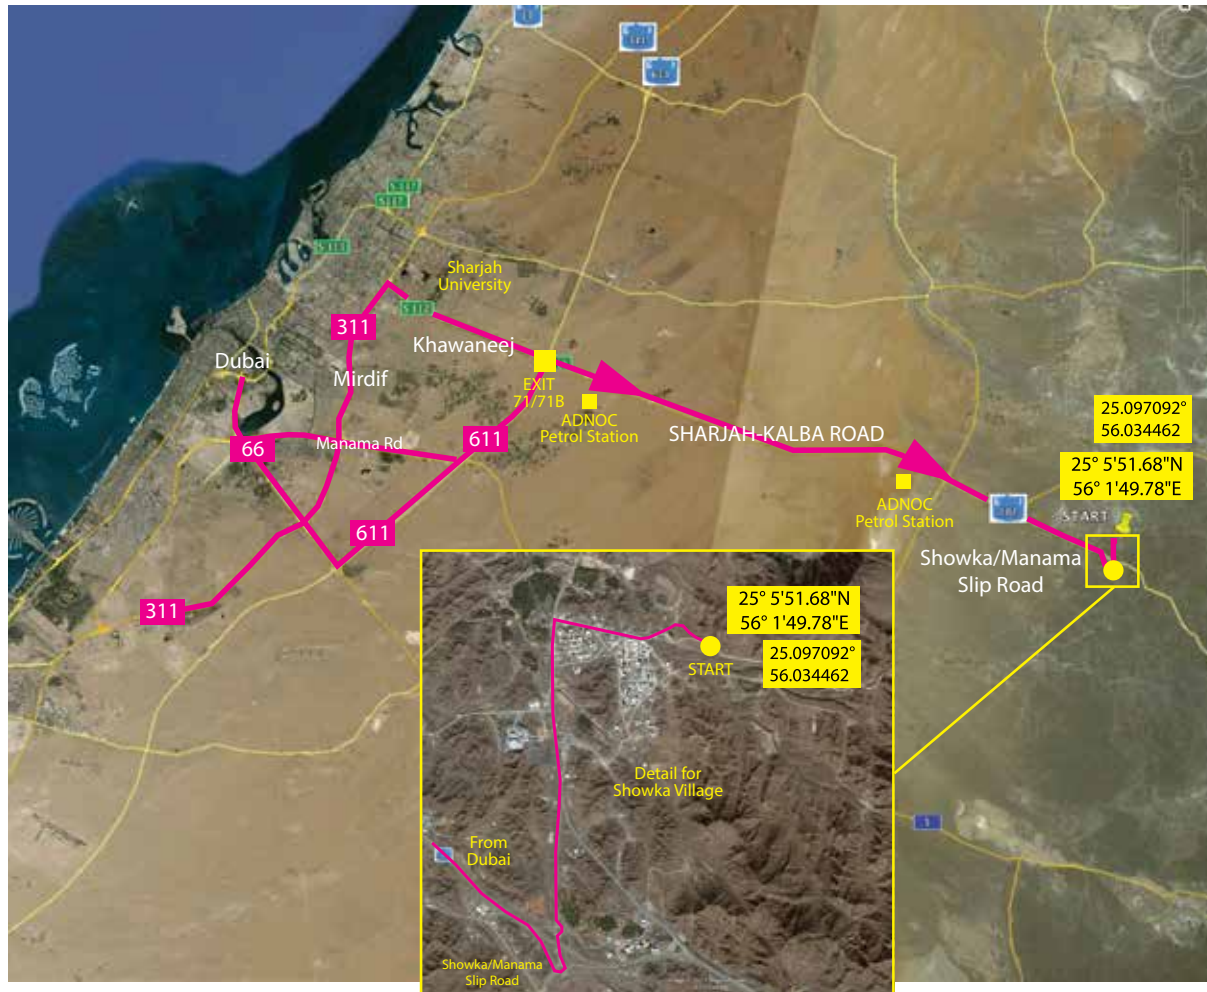

LOCATION MAP

1. Take the 611 from Dubai, direction Sharjah
2. At the Sharjah/Kalba/Fujairah turnoff onto E102 (Exit 71 and then 71B) heading east from 611 - keep right and you will pass the ADNOC petrol station on the right.
3. Continue along the road and past the second ADNOC petrol station until you see the sign for Showka/Manama on the right. Turn off and take the 3rd exit under the bridge at the R/A and continue straight past one sign for Shawka on the right and until you reach a row of shops and a second sign pointing right to Showka. Turn in and you will see a tall blue water tower on your left - drive across the small bridge following the tarmac road past some villas and a health clinic. The road will turn into gravel and 300m further you will see the start line.

START LINE GPS COORDS:

N25°5'51.68 E56°1'49.78

Please check the Urban-Ultra Dubai facebook page for a drop pin to the start location.

TRAIL RUN COURSE

**NO RACE BRIEF!
READ YOUR ATHLETE GUIDE**

**START
FROM 6:30PM - 7:00PM
GOOD LUCK**

***30K CUT-OFF TIME
4.5 HOURS**

**IN CASE OF EMERGENCY
+971 50 4422 934
thuraya +882 162 1206101**

OPERATIONAL ON RACE DAY ONLY