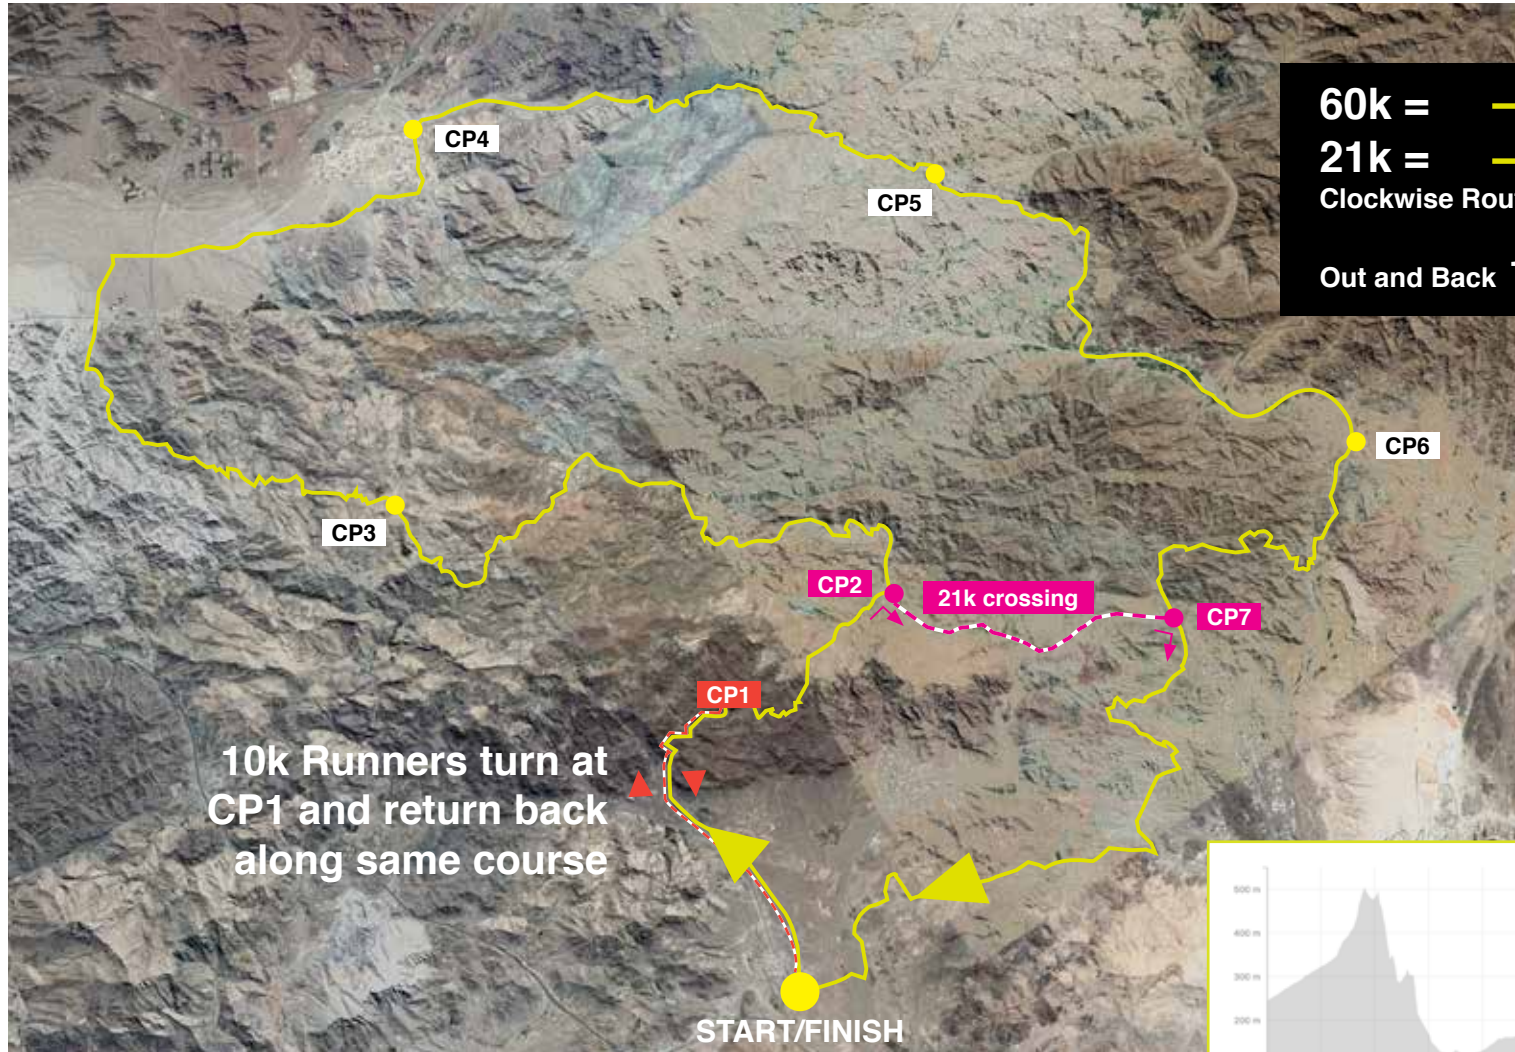

RACE START LOCATION

The start and finish location will be the same, so if you have family/friends they can see you off and wait for you to finish. The start location is approx 1.15 hour from Dubai at Wadi Kub near Tawyeen, depending where you live in Dubai. The start line is accessible by saloon car and 4WD.

START LOCATION DIRECTIONS:

GPS COORDS: (25°29'43.61"N 56° 4'17.73"E)

Take the 611 from Dubai towards Ras Al Khamiah. Take Exit 119 onto Al Shohadaa Rd (E87) towards Fujairah, passing the Sheikh Khalifa Speciality Hospital. Continue all the way to the roundabout and junction with E18. Continue straight across the roundabout direction Fujairah, Tawyeen and Wadi Koob. Approx 9 km from the roundabout, you will turn right into the gate signed Wadi Kub. You will find the start point, 500m further along the road on the left.

RACE START LOCATION DETAIL

RACE ROUTE

60k = ——— All Checkpoints
21k = — CP1 — CP2 — CP7 — FINISH
 Clockwise Route x 1 loop
 Out and Back **10k =** - - - CP1 turn

10k Runners turn at CP1 and return back along same course

60K CUT-OFF = 11HRS
CP2 = 8.3K (6.30AM) (21k + 60k)
CP3 = 18K (8.30AM)
CP4 = 30K (10.00AM)
CP5 = 36K (11.15AM)
CP6 = 44K (12.45PM)
CP7 = 50K (2.30PM)
FINISH = 4PM
 (CP = Distance (CP closing time))

ROUTE ELEVATION PROFILE