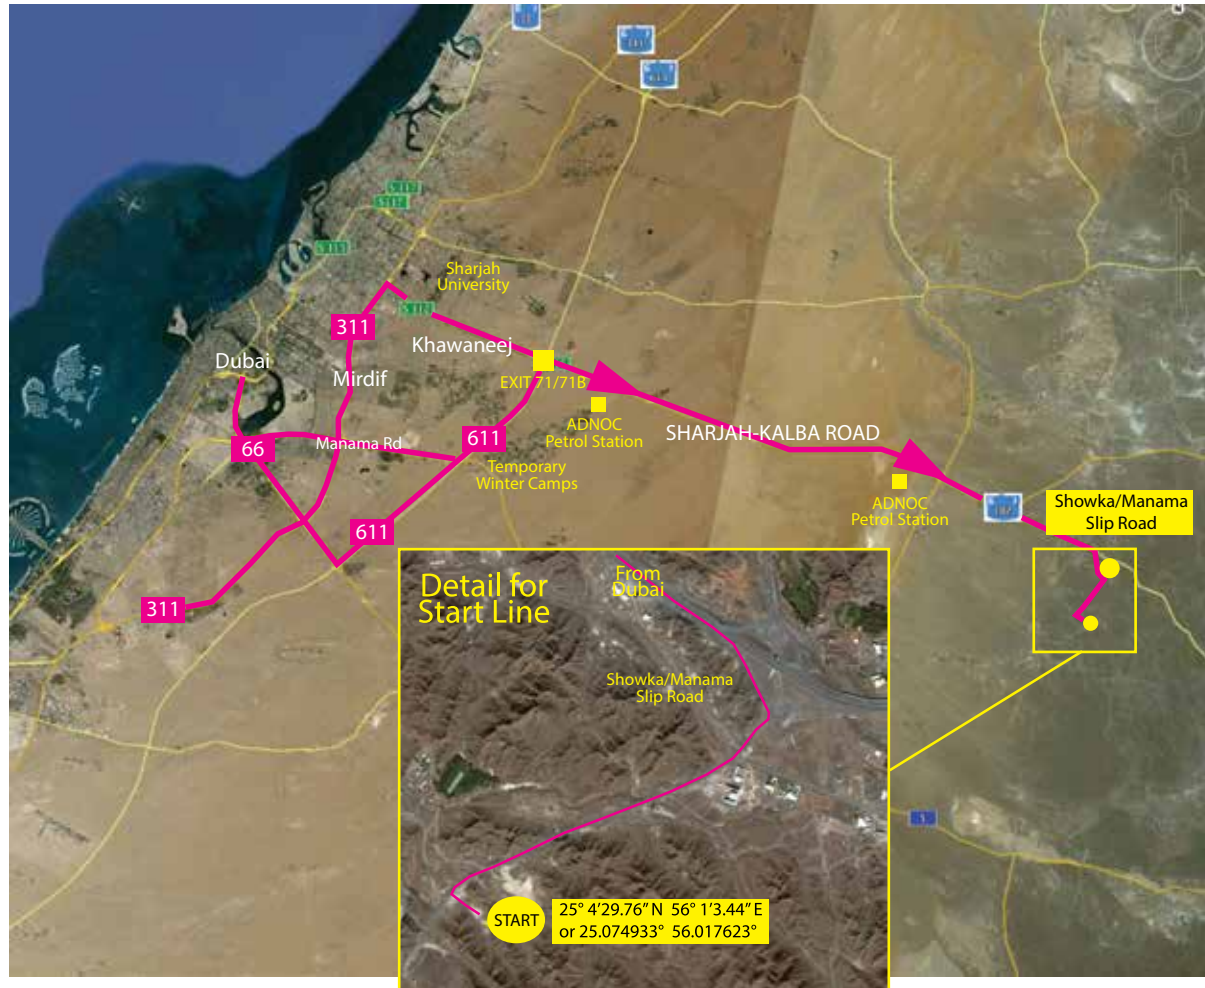

START LOCATION

1. Take the 611 from Dubai, direction Sharjah
2. At the Sharjah/Kalba/Fujairah turnoff onto E102 (Exit 71 and then 71B) heading east from 611 - keep right and you will pass the ADNOC petrol station on the right.
3. Continue along the road past the second ADNOC petrol station until you see the sign and slip road for Showka/Manama on the right. (16.5km from the second ADNOC station). Take the first exit on the R/A taking you along a tarmac road for approx 1 km. On the left you will see signs for the start line. Please park on the gravel at the side of the road - it is accessible by saloon car.

START LINE GPS COORDS:

25° 4'29.76" N 56° 1'3.44" E

or

25.074933° 56.017623°

Please check the Urban-Ultra Dubai facebook page for a drop pin to the start location.

TRAIL RUN COURSE

OUT & BACK COURSE

- 5k Route
- 10k Route
- 15k Route
- 30k Route

* 30k runners complete the 15k route x 2

EMERGENCY

+971 50 4422934
+882 1621206101

www.urbanultra.com