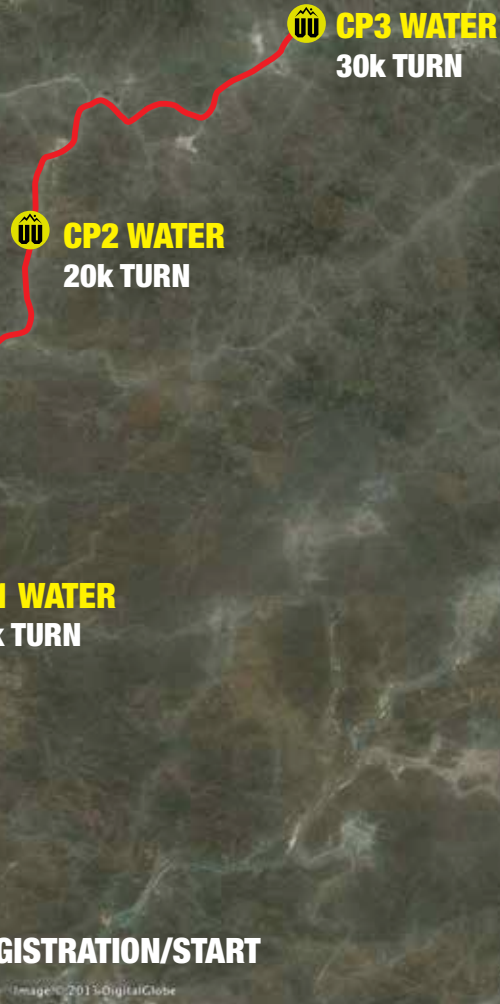

LOCATION MAP

1. Take the 611 from Dubai, direction Sharjah
2. At the Sharjah/Kalba/Fujairah turnoff onto E102 (Exit 71 and then 71B) heading east from 611 - keep right and you will pass the ADNOC petrol station on the right.
3. Continue along the road and past the second ADNOC petrol station until you see the sign for Showka/Manama on the right. Turn off and take the 3rd exit under the bridge at the R/A and continue straight past one sign for Shawka on the right and until you reach a row of shops and a second sign pointing right to Showka. Turn in and you will see a tall blue water tower on your left - drive across the small bridge following the tarmac road past some villas and a health clinic. The road will turn into gravel and 300m further you will see the start line.

START LINE GPS COORDS:

N25°5'51.68 E56°1'49.78

Please check the Urban-Ultra Dubai facebook page for a drop pin to the start location.

TRAIL RUN COURSE

START GPS
25° 5'51.68" N
56° 1'49.78" E

OUT & BACK COURSE

RACE BRIEF
6:45PM

START GUN
7:00PM SHARP!
GOOD LUCK

***30K CUT-OFF TIME**
4.5 HOURS

IN CASE OF EMERGENCY
+971 50 4422 934
thuraya +882 162 1206101
OPERATIONAL ON RACE DAY ONLY