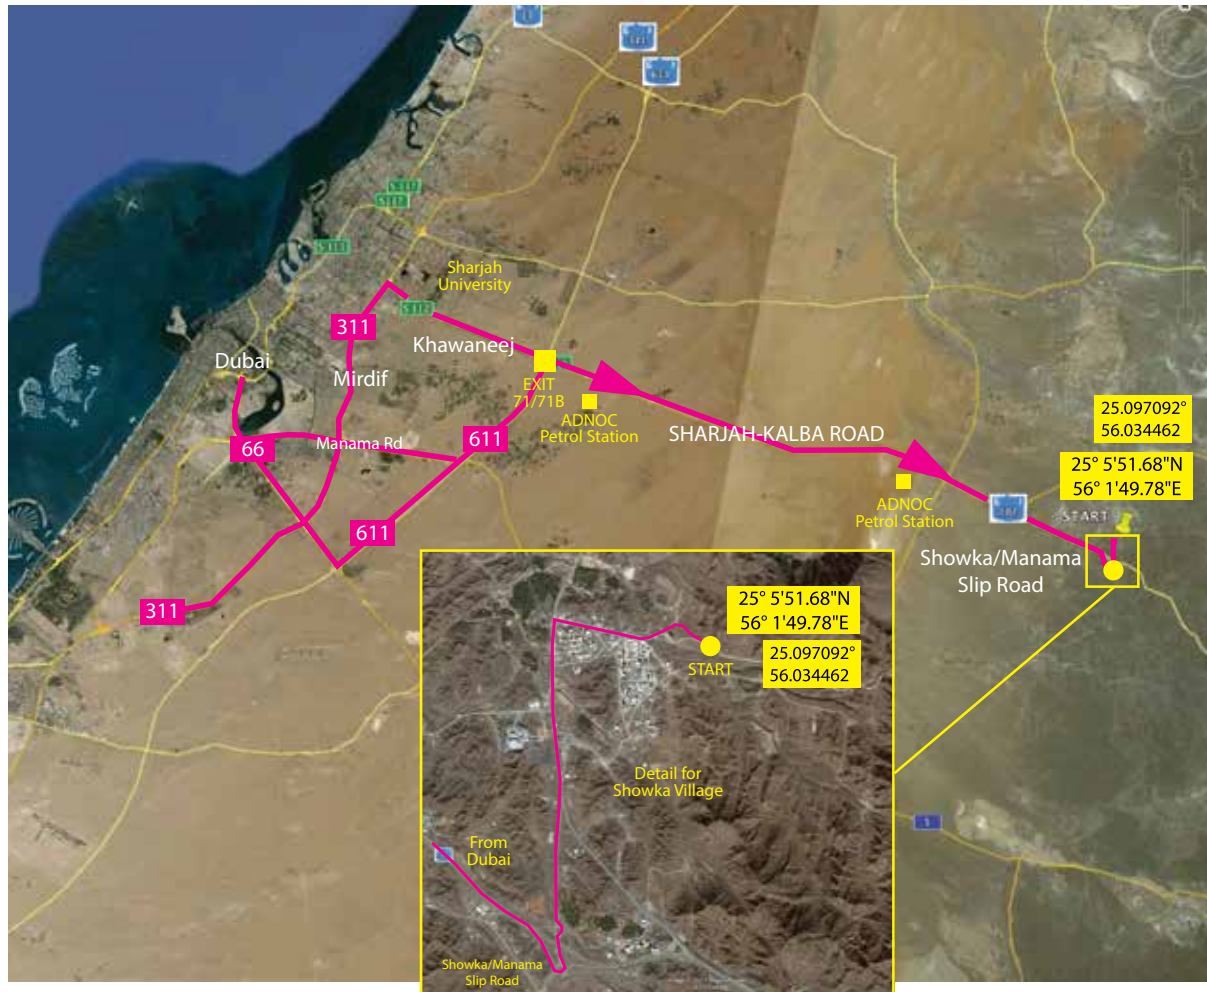

LOCATION MAP

1. Take the 611 from Dubai, direction Sharjah
2. At the Sharjah/Kalba/Fujairah turnoff onto E102 (Exit 71 and then 71B) heading east from 611 - keep right and you will pass the ADNOC petrol station on the right.
3. Continue along the road and past the second ADNOC petrol station until you see the sign for Showka/Manama on the right. Turn off and take the 3rd exit under the bridge at the R/A and continue straight past one sign for Shawka on the right and until you reach a row of shops and a second sign pointing right to Showka. Turn in and you will see a tall blue water tower on your left - drive across the small bridge following the tarmac road past some villas and a health clinic. The road will turn into gravel and 300m further you will see the start line.

START LINE GPS COORDS:

N25°5'51.68 E56°1'49.78

Please check the Urban-Ultra Dubai facebook page for a drop pin to the start location.

TRAIL RUN COURSE

START GPS
25° 5'51.68" N
56° 1'49.78" E

OUT & BACK COURSE

RACE BRIEF
6:45PM

START GUN
7:00PM SHARP!
GOOD LUCK

***30K CUT-OFF TIME**
4.5 HOURS

IN CASE OF EMERGENCY
+971 50 4422 934
thuraya +882 162 1206101
OPERATIONAL ON RACE DAY ONLY