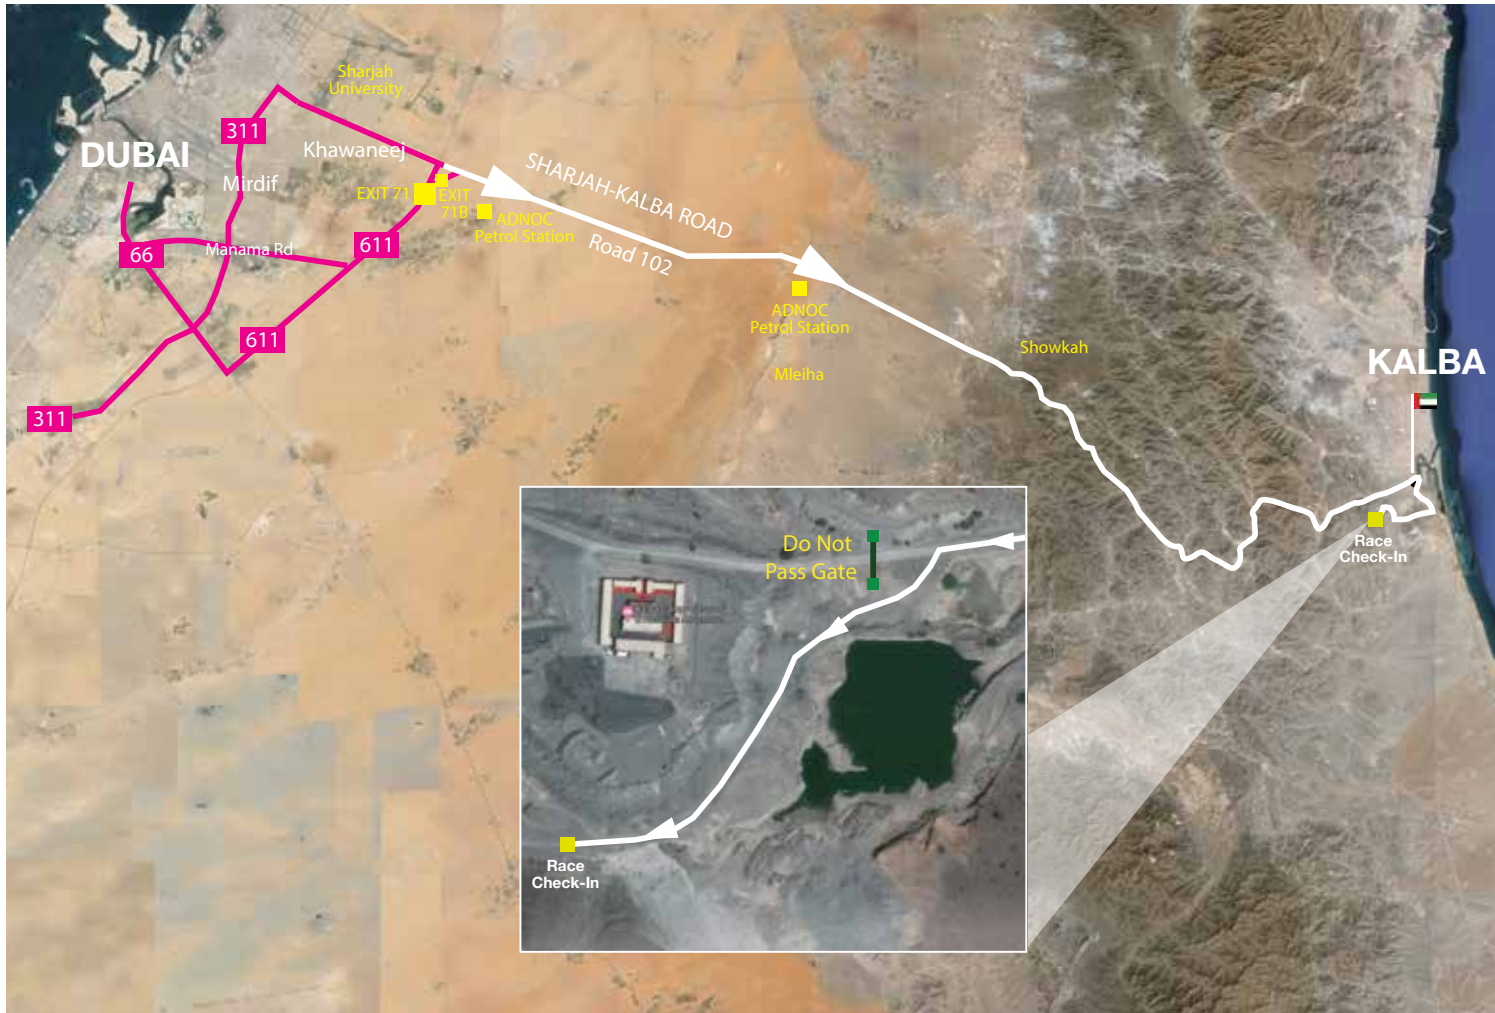

# RACE START LOCATION

START/FINISH in KALBA  
24°58'48.82"N 56°19'1.97"E

# KALBA KICKR COURSE

## ANTI-CLOCKWISE ROUTE