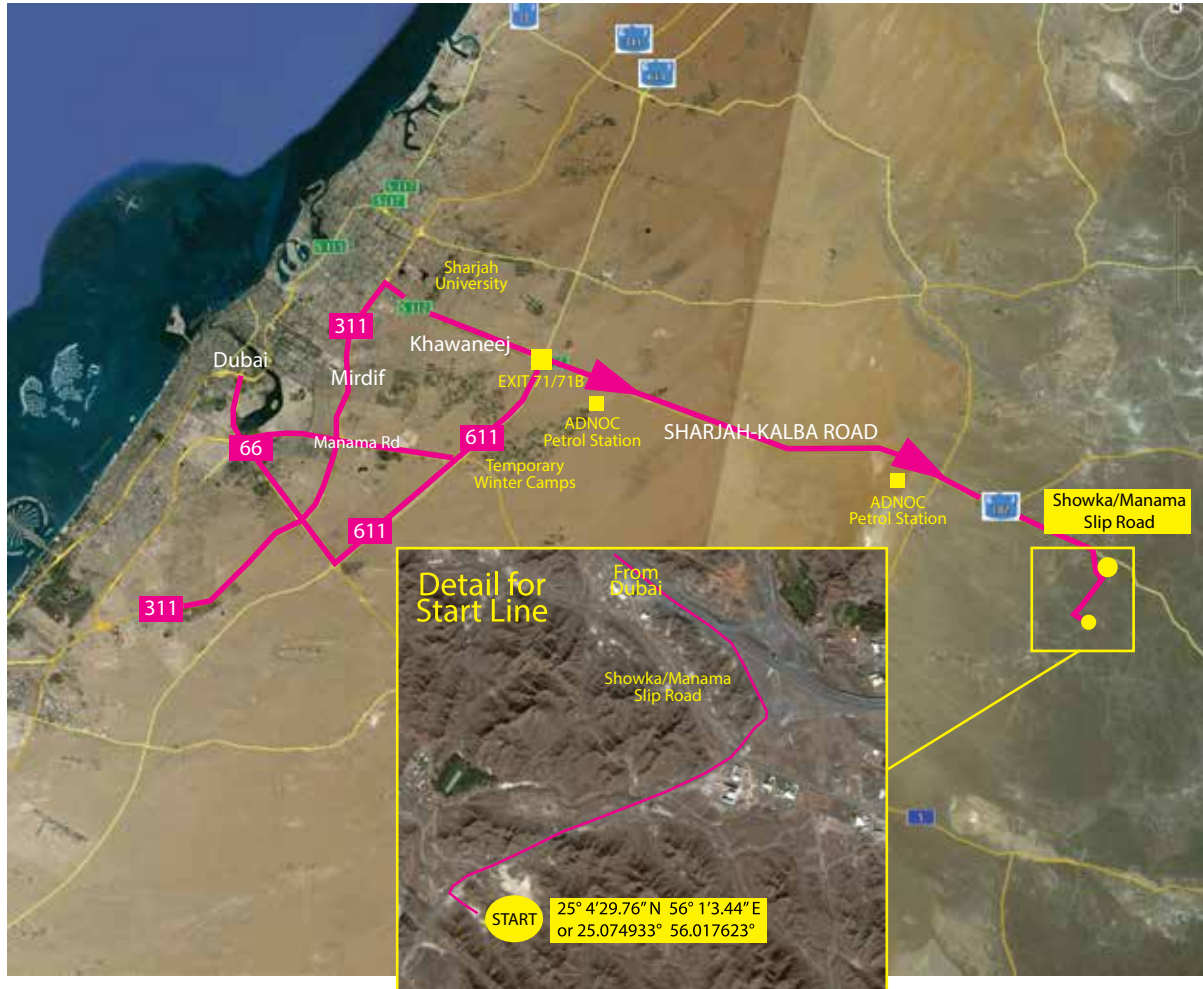

START LOCATION

1. Take the 611 from Dubai, direction Sharjah

2. At Exit 71, Sharjah/Fujairah turnoff from 611 take a right (Exit 71B) and you will drive past the 1st ADNOC Petrol Station on the right.

3. Continue along the road until you see the sign and slip road for Showka/Manama on the right. (16.5km from the second ADNOC station). Take the first exit on the R/A taking you along a tarmac road for approx 1 km. On the left you will see signs for the start line. Please park on the gravel at the side of the road - it is accessible by saloon car.

START LINE GPS COORDS:

25° 4'29.76" N 56° 1'3.44" E

or

25.074933° 56.017623°

TRAIL RUN COURSE

START GUN
8:00AM SHARP!

STAY SAFE AND
GOOD LUCK

IN CASE OF EMERGENCY
+971 50 4422934
thuraya **+8821 621206101**

OPERATIONAL ON RACE DAY ONLY