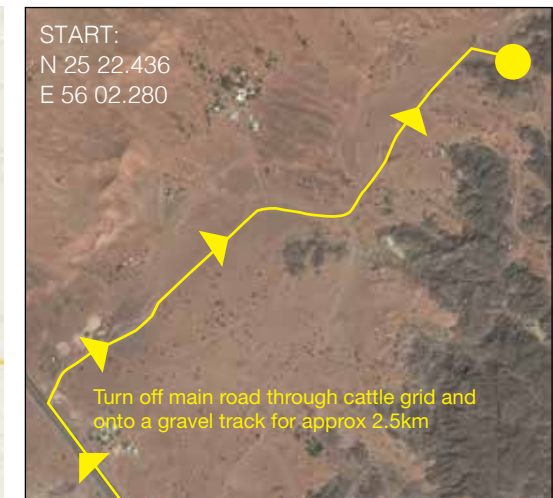

RACE START LOCATION

The start and finish location will be the same, so if you have family/friends they can see you off and wait for you to finish. The start location is approx 1.15 hour from Dubai at Al Haniyah (near Manama in Ajman) depending where you live in Dubai. The start line is accessible by saloon car and 4WD.

Start location directions:

1. Take the E11 from Dubai and take E88 at the Sharjah Airport exit - drive 47.8km
2. At the roundabout in Al Dhaid, take the 3rd exit onto E55 for 800m
3. At next roundabout turn right onto E88 - (pass through 2 roundabouts) - 14.4km
4. Take a U-turn at Thouban and then first right onto E18 - Drive approx 8 km. You will pass a sign for the village of Al Haniyah, approx 1 km further you will see a small Urban-Ultra UTX50 sign on the right side of the road (before UAE flag on a hill), drive across the cattle grid. Drive approx 2.5km along this road until you reach the START line. (You will see our vehicles and equipment on the right of the road in a small sand clearing with scattered trees).