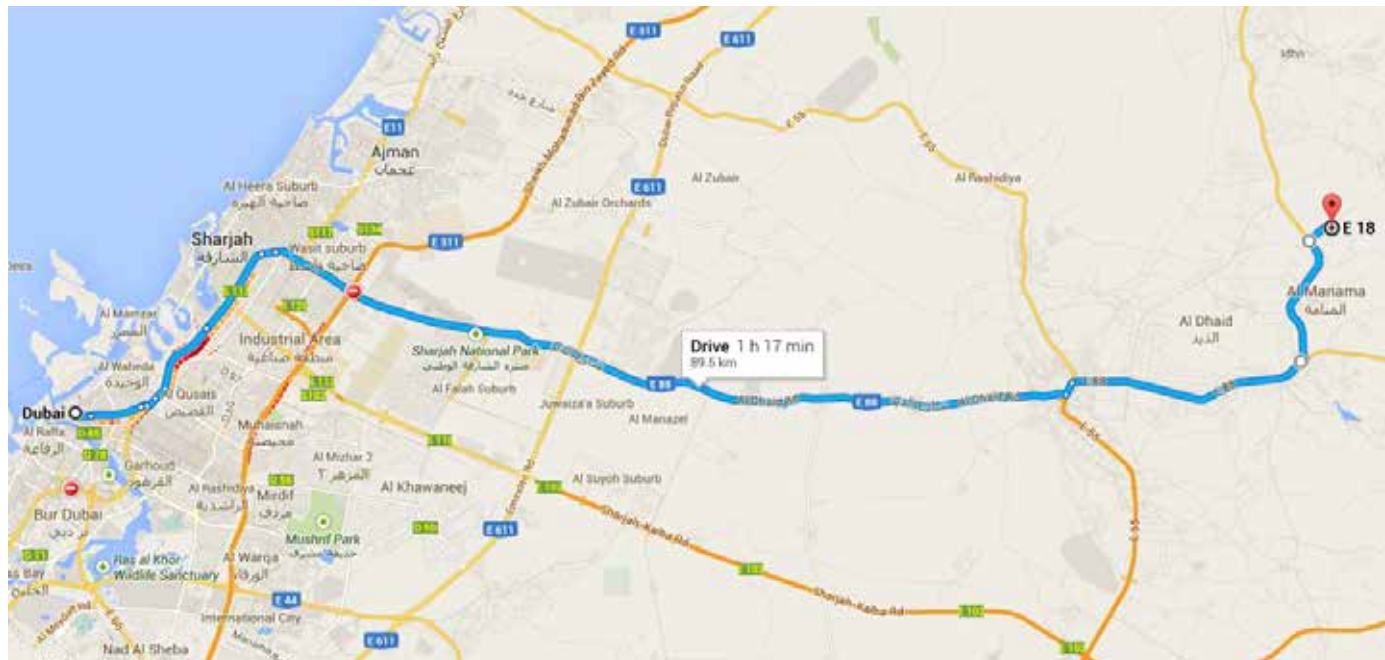

RACE START LOCATION

The start and finish location will be the same, so if you have family/friends they can see you off and wait for you to finish. The start location is approx 1.15 hour from Dubai at Al Haniyah (near Manama in Ajman) depending where you live in Dubai. The start line is accessible by saloon car and 4WD.

Start location directions:

1. Take the E11 from Dubai and take E88 at the Sharjah Airport exit - drive 47.8km
2. At the roundabout in Al Dhaid, take the 3rd exit onto E55 for 800m
3. At next roundabout turn right onto E88 - (pass through 2 roundabouts) - 14.4km
4. Take a U-turn at Thouban and then first right onto E18 - Drive approx 8 km. You will pass a sign for the village of Al Haniyah, approx 1 km further you will see a small Urban-Ultra UTX50 sign on the right side of the road (before UAE flag on a hill), drive across the cattle grid. Drive approx 2.5km along this road until you reach the START line. (You will see our vehicles and equipment on the right of the road in a small sand clearing with scattered trees).