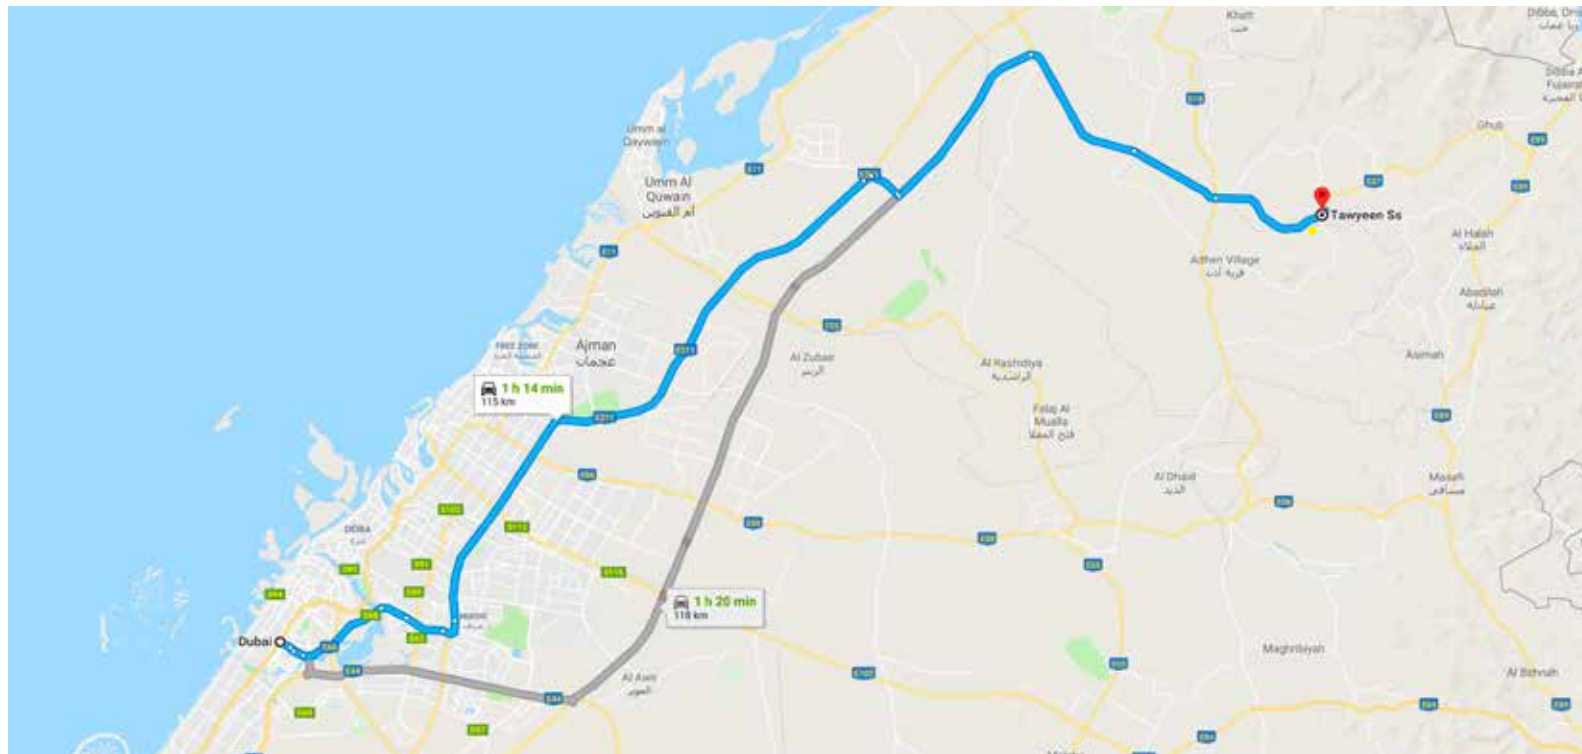

# RACE START LOCATION

The start and finish location will be the same, so if you have family/friends they can see you off and wait for you to finish. The start location is approx 1.15 hour from Dubai at Wadi Kub near Tawyeen, depending where you live in Dubai. The start line is accessible by saloon car and 4WD.

## START LOCATION DIRECTIONS:

GPS COORDS: (25°29'43.61"N 56° 4'17.73"E)

Take the 611 from Dubai towards Ras Al Khamiah. Take Exit 119 onto Al Shohadaa Rd (E87) towards Fujairah, passing the Sheikh Khalifa Speciality Hospital. Continue all the way to the roundabout and junction with E18. Continue straight across the roundabout direction Fujairah, Tawyeen and Wadi Koob. Approx 9 km from the roundabout, you will turn right into the gate signed Wadi Kub. You will find the start point, 500m further along the road on the left.

# RACE START LOCATION DETAIL