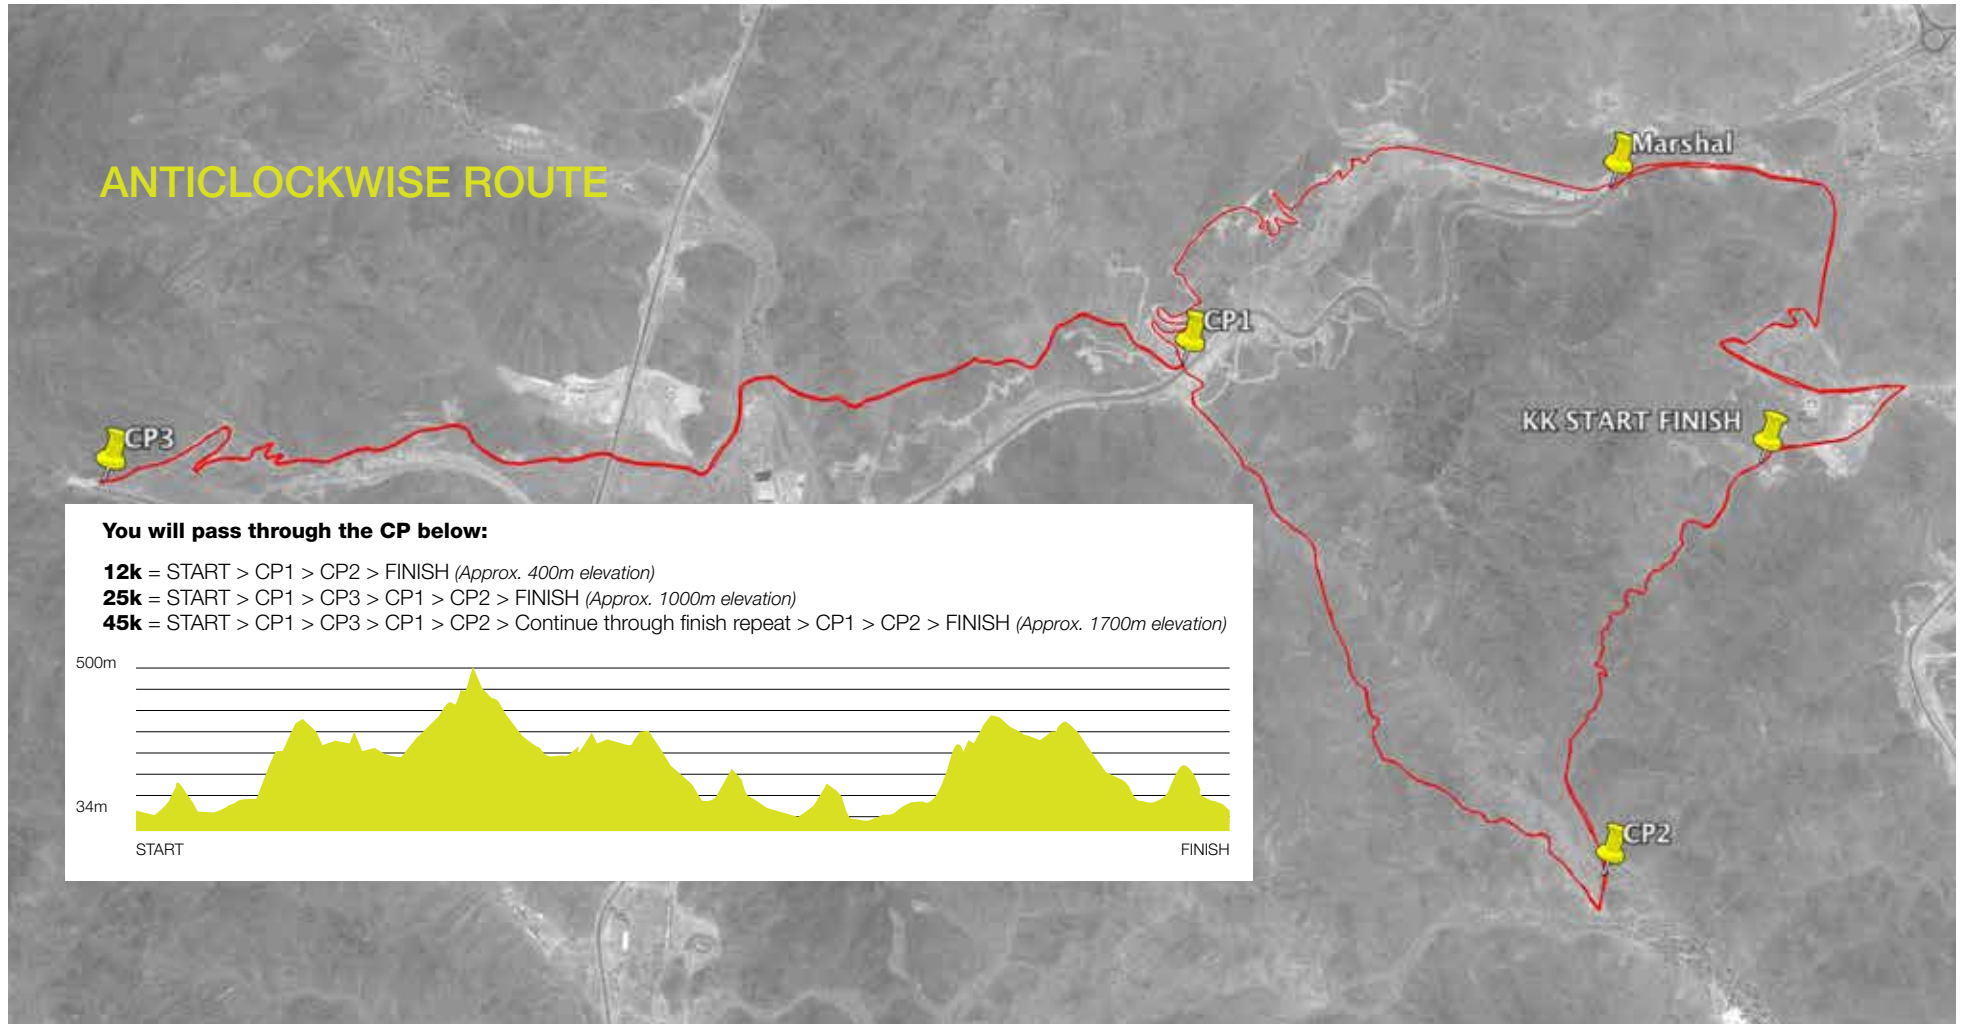

RACE START LOCATION

KALBA KICKR COURSE

ANTICLOCKWISE ROUTE

You will pass through the CP below:

12k = START > CP1 > CP2 > FINISH (Approx. 400m elevation)

25k = START > CP1 > CP3 > CP1 > CP2 > FINISH (Approx. 1000m elevation)

45k = START > CP1 > CP3 > CP1 > CP2 > Continue through finish repeat > CP1 > CP2 > FINISH (Approx. 1700m elevation)