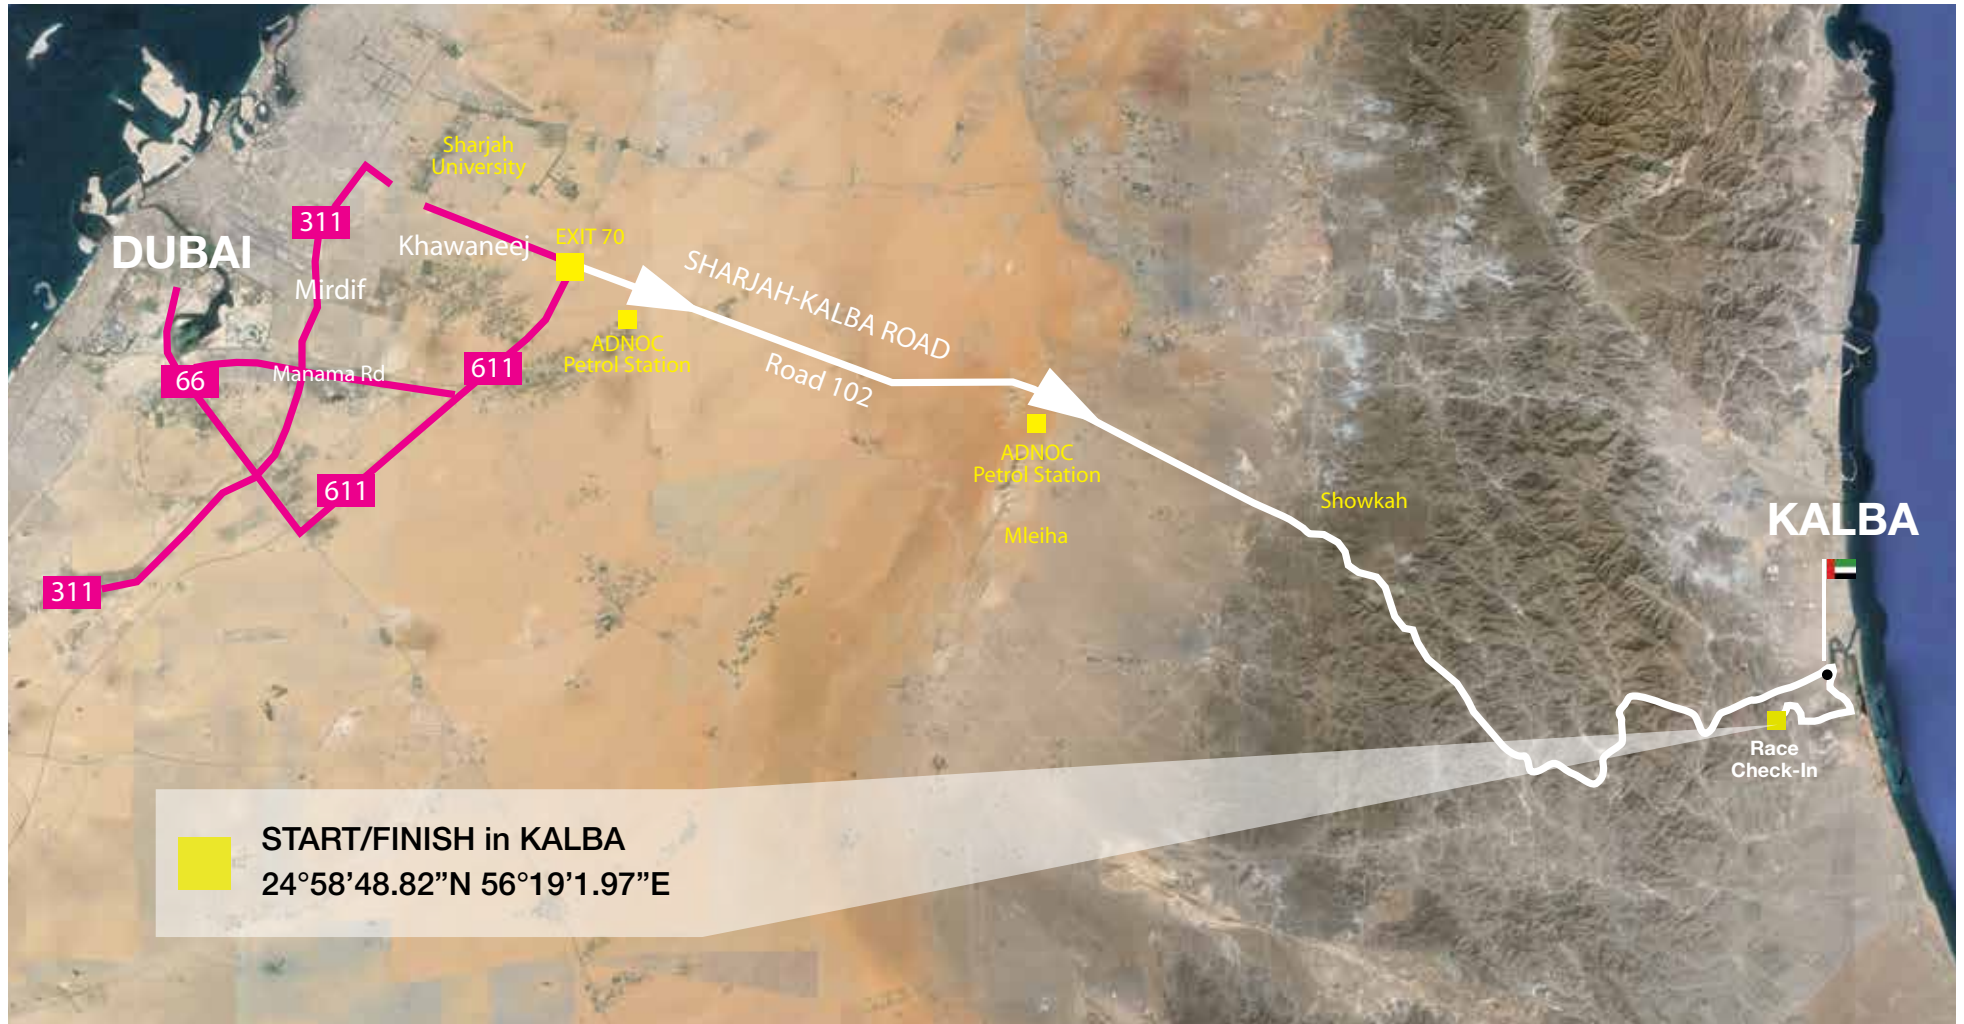

RACE START LOCATION

KALBA KICKR COURSE

ANTICLOCKWISE ROUTE

You will pass through the CP below:

12k = START > CP1 > CP2 > FINISH (Approx. 400m elevation)

25k = START > CP1 > CP3 > CP1 > CP2 > FINISH (Approx. 1000m elevation)

45k = START > CP1 > CP3 > CP1 > CP2 > Continue through finish repeat > CP1 > CP2 > FINISH (Approx. 1700m elevation)