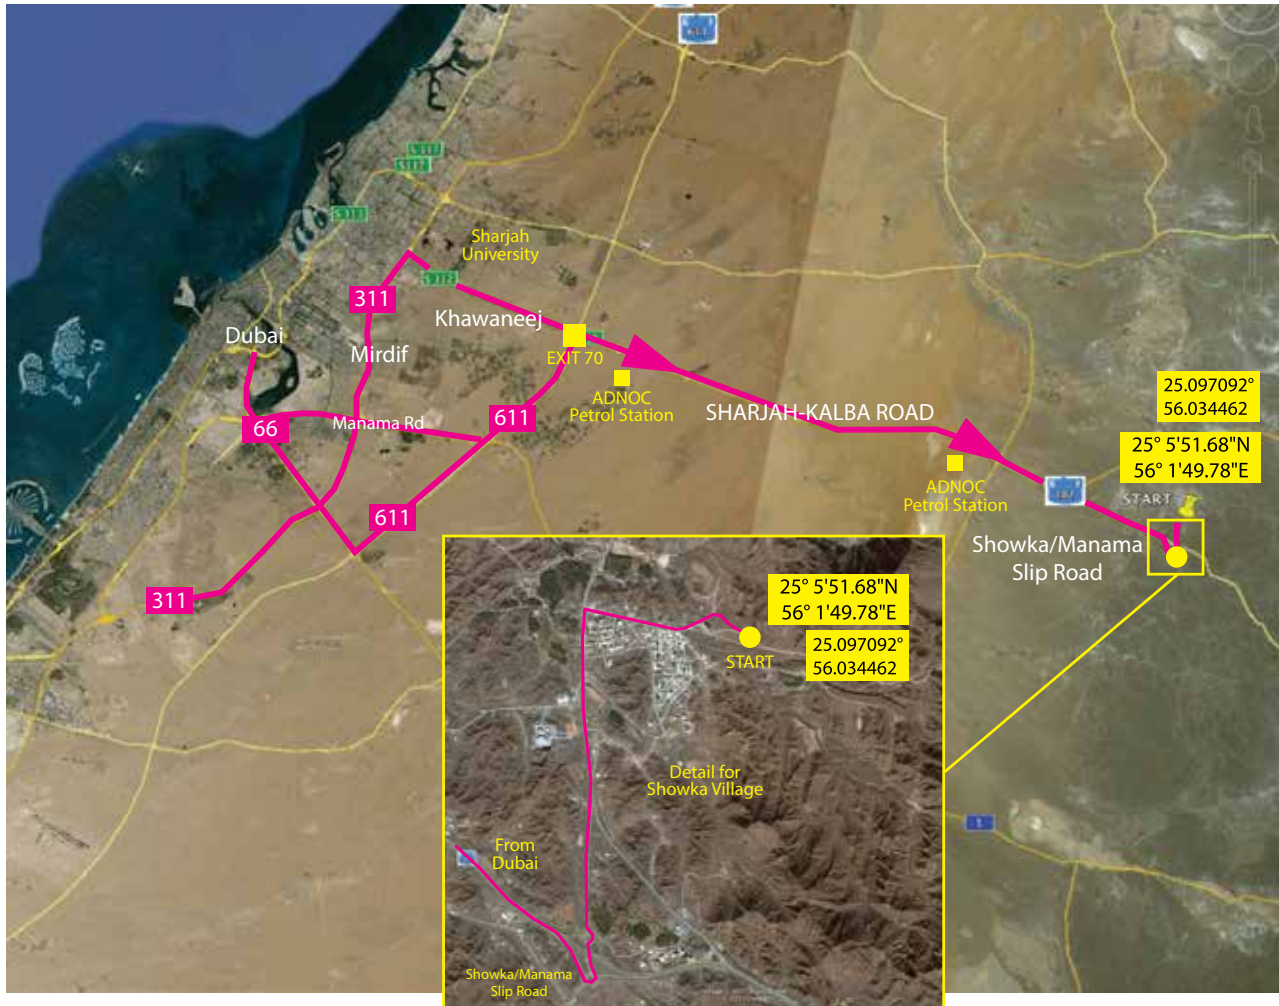

wadi racer

Brought to you by **URBAN - ULTRA** + **ADVENTURE HQ**
GET OUT THERE!

LOCATION MAP

1. Take the 611 from Dubai, direction Sharjah

2. At Exit 70, Sharjah/Fujairah turnoff from 611 take a right and you will drive past the ADNOC Petrol Station on the right.

3. Continue along the road until you see the sign and slip road for Showka/Manama on the right. (16.5km from the second ADNOC station). Take the third exit on the R/A taking you under the bridge and continue straight past one sign for Shawkah on the right and until you reach a row of shops and a second sign pointing right to Showka. Turn in and approx 200m you will see a tall blue water tower on your left - drive across the small bridge following the tarmac road to reach Showka Health Clinic. On the left of the clinic you will take a gravel road bringing you to the back of the clinic and a small slope to cross the wadi and back up to the start line car parking area.

GPS COORDINATES

N 25° 5'51.68" E 56° 1'49.78"

or

25.097092° 56.034462

TRAIL RUN COURSE

wadi racer

Brought to you by **URBAN - ULTRA** + **ADVENTURE HQ**
GET OUT THERE!

Brief: 4.45am
Start: 5.00am
GOOD LUCK!