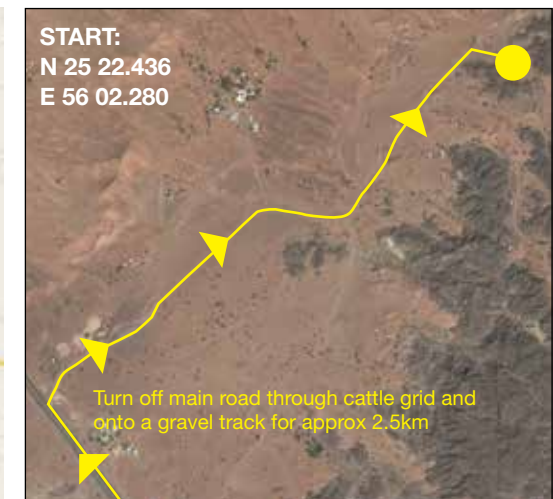

RACE START LOCATION

The start and finish location will be the same, so if you have family/friends they can see you off and wait for you to finish. The start location is approx 1.15 hour from Dubai at Al Haniyah (near Manama in Ajman) depending where you live in Dubai. The start line is accessible by saloon car and 4WD.

Start location directions:

1. Take the E11 from Dubai and take E88 at the Sharjah Airport exit - drive 47.8km
2. At the roundabout in Al Dhaid, take the 3rd exit onto E55 for 800m
3. At next roundabout turn right onto E88 - (pass through 2 roundabouts) - 14.4km
4. take a U-turn at Thouban and then first right onto E18 - Drive approx 8 km. You will pass a sign for the village of Al Haniyah, approx 1 km further you will see a small Urban-Ultra UTX50 sign on the right side of the road (before UAE flag on a hill), drive across the cattle grid. Drive approx 2.5km along this road until you reach the START line. (You will see our vehicles and equipment on the right of the road in a small sand clearing with scattered trees).