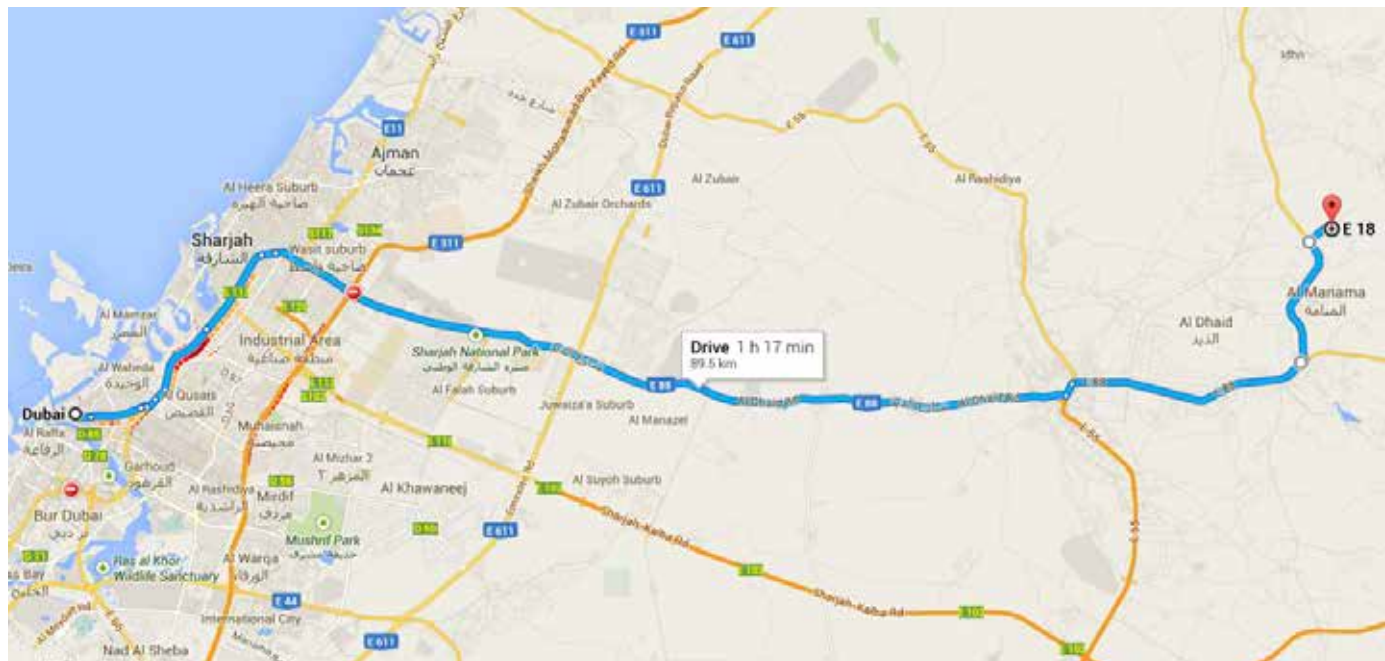

RACE START LOCATION

The start and finish location will be the same, so if you have family/friends they can see you off and wait for you to finish. The start location is approx 1.15 hour from Dubai at Al Haniyah (near Manama in Ajman) depending where you live in Dubai. The start line is accessible by saloon car and 4WD.

Start location directions:

1. Take the E11 from Dubai and take E88 at the Sharjah Airport exit - drive 47.8km
2. At the roundabout in Al Dhaid, take the 3rd exit onto E55 for 800m
3. At next roundabout turn right onto E88 - (pass through 2 roundabouts) - 14.4km
4. take a U-turn at Thouban and then first right onto E18 - Drive approx 8 km. You will pass a sign for the village of Al Haniyah, approx 1 km further you will see a small Urban-Ultra UTX50 sign on the right side of the road (before UAE flag on a hill), drive across the cattle grid. Drive approx 2.5km along this road until you reach the START line. (You will see our vehicles and equipment on the right of the road in a small sand clearing with scattered trees).