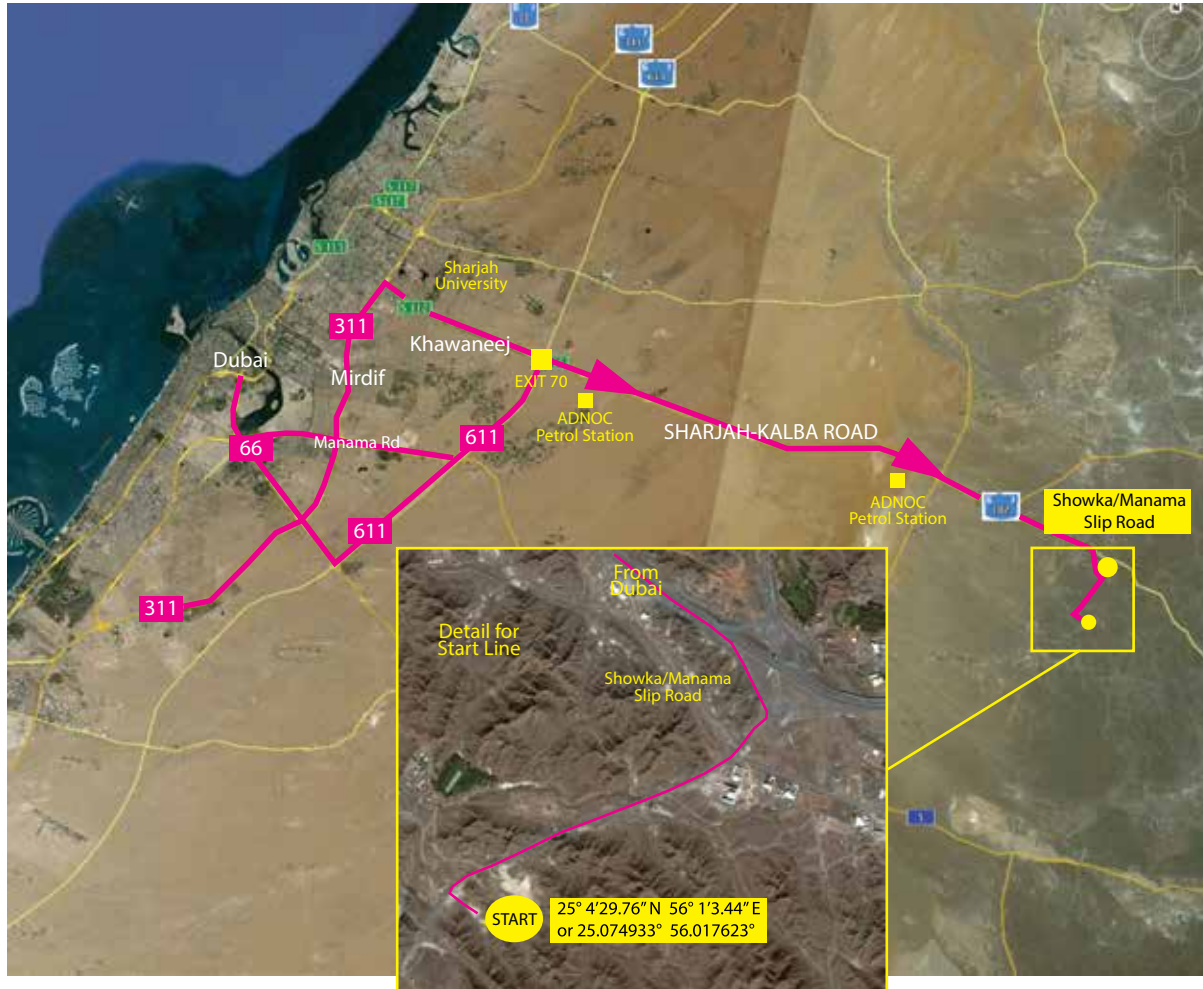

START LOCATION

1. Take the 611 from Dubai, direction Sharjah

2. At Exit 70, Sharjah/Fujairah turnoff from 611 take a right and you will drive past the 1st ADNOC Petrol Station on the right.

3. Continue along the road until you see the sign and slip road for Showka/Manama on the right. (16.5km from the second ADNOC station). Take the first exit on the R/A taking you along a tarmac road for approx 1 km. On the left you will see signs for the start line. Please park on the gravel at the side of the road - it is accessible by saloon car.

START LINE GPS COORDS:

25° 4'29.76" N 56° 1'3.44" E

or

25.074933° 56.017623°

TRAIL RUN COURSE

START GUN
8:00AM SHARP!

STAY SAFE AND
GOOD LUCK

IN CASE OF EMERGENCY
du +**971 52 831 0017**
thuraya +**882 16444 18283**

OPERATIONAL ON RACE DAY ONLY