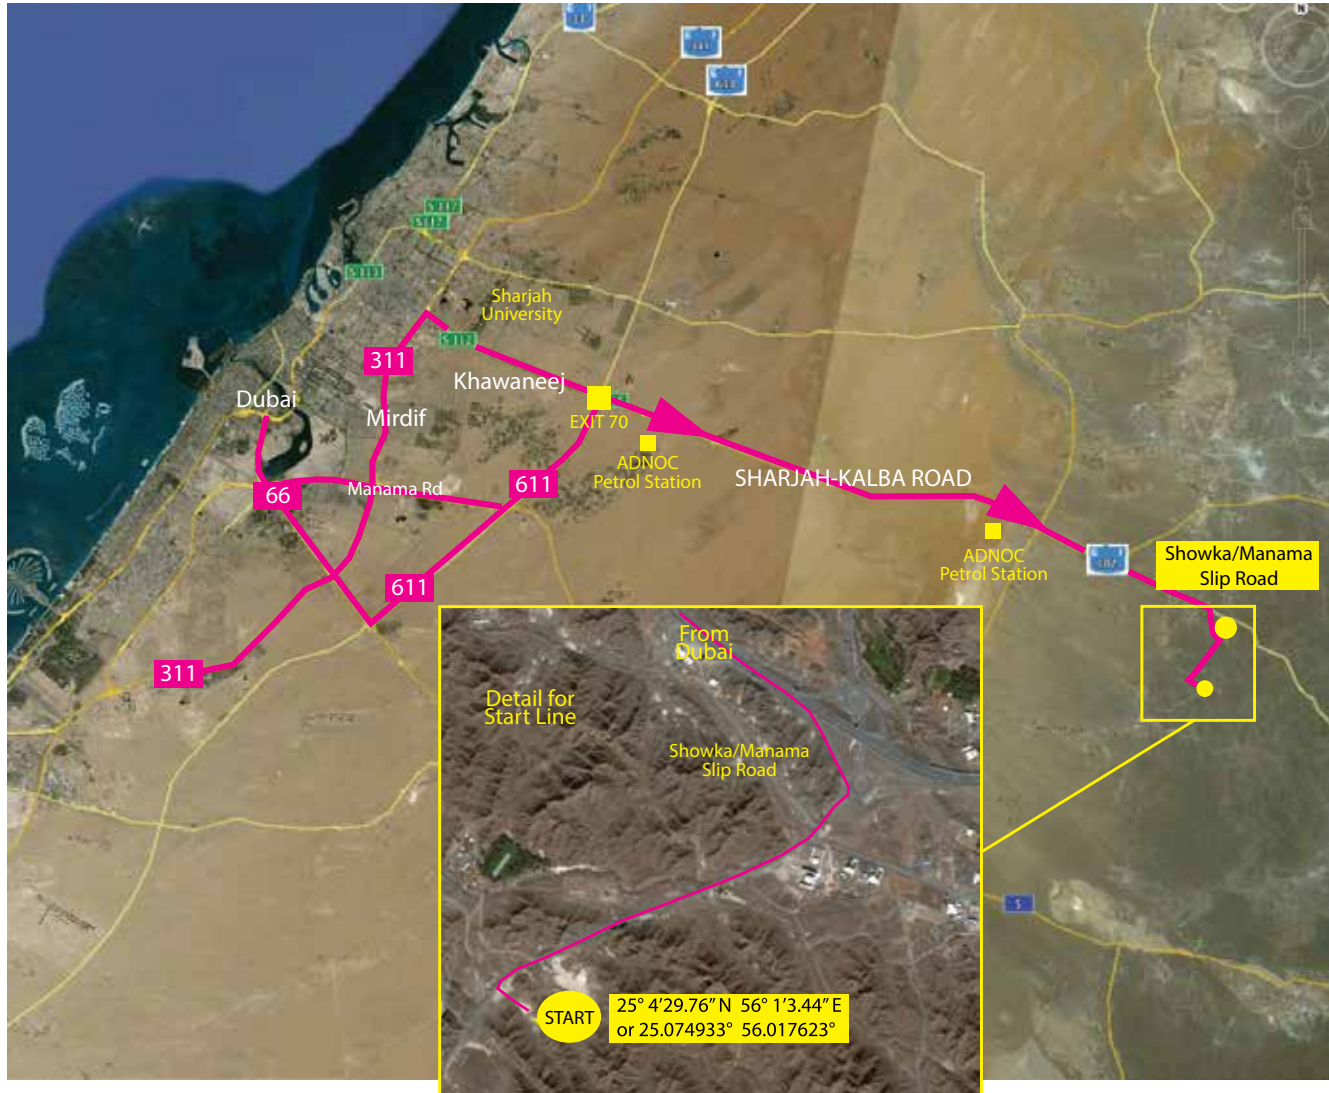

URBAN-ULTRA ROCKRUNNER - START LOCATION DIRECTIONS

1. Take the 611 from Dubai, direction Sharjah
2. At Exit 70, Sharjah/Fujairah turnoff from 611 take a right and you will drive past the 1st ADNOC Petrol Station on the right.
3. Continue along the road until you see the sign and slip road for Showka/Manama on the right. (16.5km from the second ADNOC station). Take the first exit on the R/A taking you along a tarmac road for approx 1 km. On the left you will see signs for the start line. Please park on the gravel at the side of the road - it is accessible by saloon car.

START LINE GPS COORDS:

25° 4'29.76" N 56° 1'3.44" E
or **25.074933° 56.017623°**

GET OUT THERE

START GUN
8:00AM SHARP!

STAY SAFE AND
GOOD LUCK