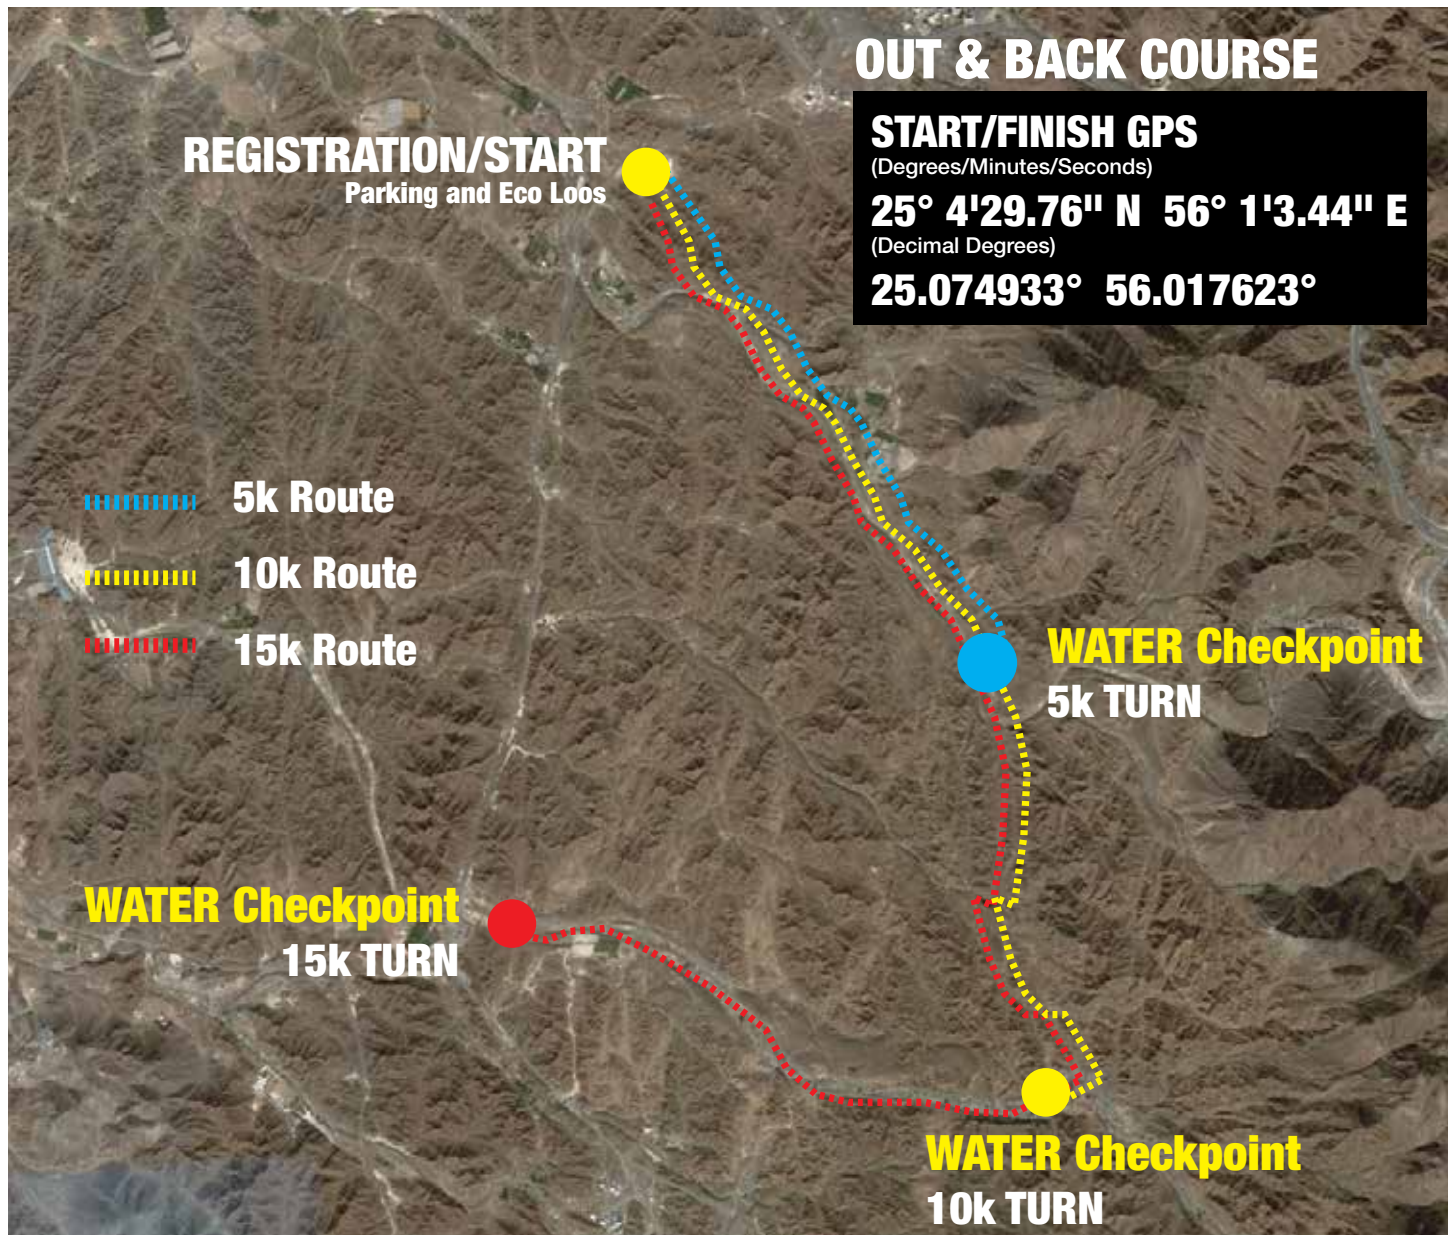

URBAN-ULTRA ROCKRUNNER - START LOCATION DIRECTIONS

1. Take the 611 from Dubai, direction Sharjah
2. At Exit 70, Sharjah/Fujairah turnoff from 611 take a right and you will drive past the 1st ADNOC Petrol Station on the right.
3. Continue along the road until you see the sign and slip road for Showka/Manama on the right. (16.5km from the second ADNOC station). Take the first exit on the R/A taking you along a tarmac road for approx 1 km. On the left you will see signs for the start line. Please park on the gravel at the side of the road - it is accessible by saloon car.

START LINE GPS COORDS:

25° 4'29.76" N 56° 1'3.44" E
or **25.074933° 56.017623°**

GET OUT THERE

START GUN
8:00AM SHARP!

STAY SAFE AND
GOOD LUCK