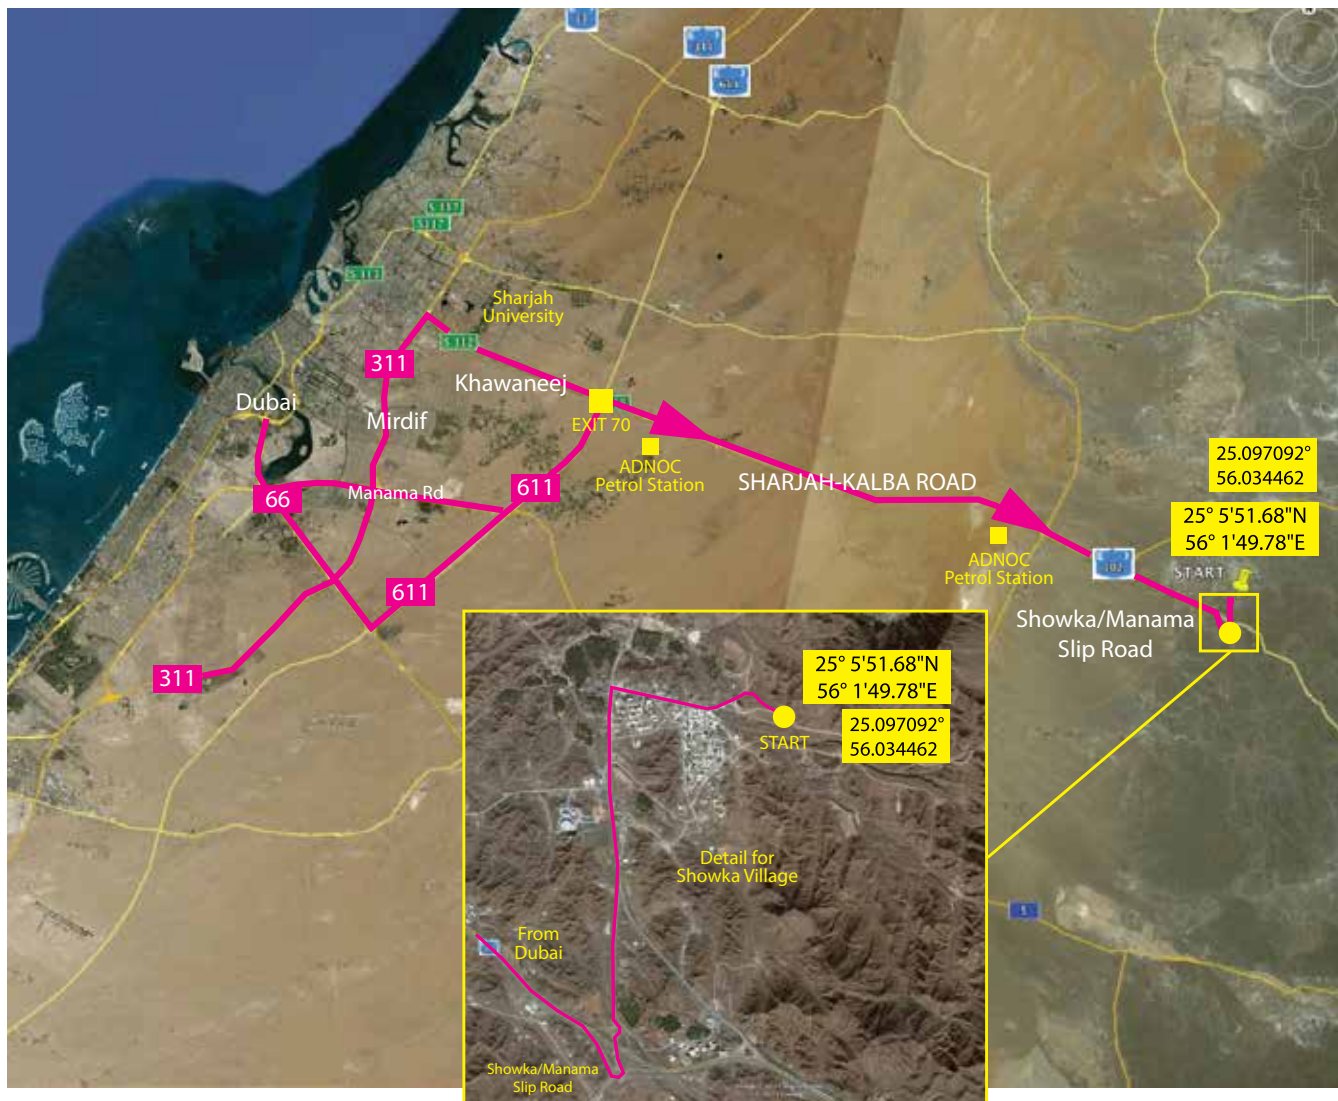

GET OUT THERE

2XU WADI RACER - LOCATION DIRECTIONS

1. Take the 611 from Dubai, direction Sharjah

2. At Exit 70, Sharjah/Fujairah turnoff from 611 take a right and you will drive past the ADNOC Petrol Station on the right.

3. Continue along the road until you see the sign and slip road for Showka/Manama on the right. (16.5km from the second ADNOC station). Take the second exit on the R/A taking you under the bridge and continue straight past one sign for Shawkah on the right and until you reach a row of shops and a second sign pointing right to Showka. Turn in and approx 200m you will see a tall blue water tower on your left - drive across the small bridge following the tarmac road to reach Showka Health Clinic. On the left of the clinic you will take a gravel road bringing you to the back of the clinic and a small steep slope to cross the wadi and back up to the start line car parking area.

START LINE:

25° 5'51.68" N 56° 1'49.78" E

or

25.097092° 56.034462

URBAN-ULTRA™

GET OUT THERE

START GPS
25° 5'51.68" N
56° 1'49.78" E

25.097092°
56.034462

OUT & BACK COURSE

-  10k Route
-  20k Route
-  30k Route

Brief: 4.45am
Start: 5.00am
GOOD LUCK!

Image © 2013 DigitalGlobe

Google ea