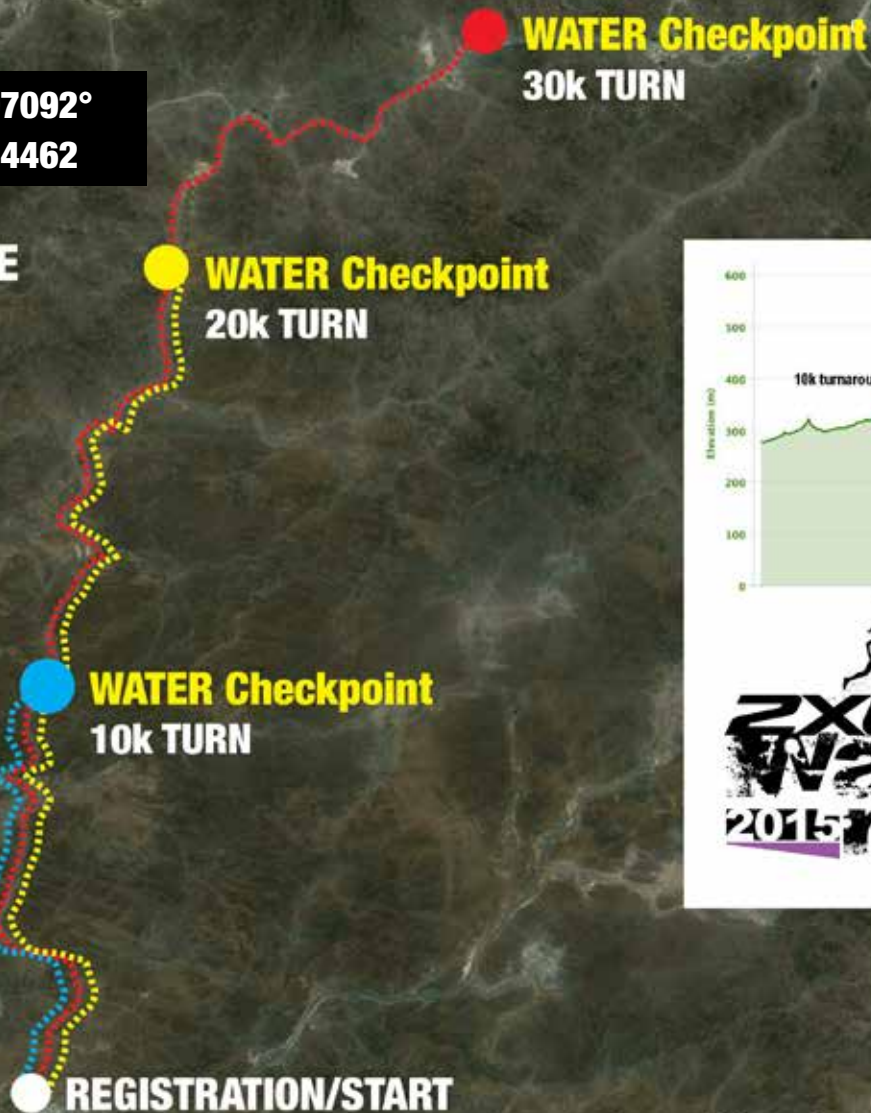

GET OUT THERE

2XU WADI RACER - LOCATION DIRECTIONS

1. Take the 611 from Dubai, direction Sharjah

2. At Exit 70, Sharjah/Fujairah turnoff from 611 take a right and you will drive past the ADNOC Petrol Station on the right.

3. Continue along the road until you see the sign and slip road for Showka/Manama on the right. (16.5km from the second ADNOC station). Take the second exit on the R/A taking you under the bridge and continue straight past one sign for Shawkah on the right and until you reach a row of shops and a second sign pointing right to Showka. Turn in and approx 200m you will see a tall blue water tower on your left - drive across the small bridge following the tarmac road to reach Showka Health Clinic. On the left of the clinic you will take a gravel road bringing you to the back of the clinic and a small steep slope to cross the wadi and back up to the start line car parking area.

START LINE:

25° 5'51.68" N 56° 1'49.78" E

or

25.097092° 56.034462

URBAN-ULTRA™

GET OUT THERE

START GPS
25° 5'51.68" N
56° 1'49.78" E

25.097092°
56.034462

OUT & BACK COURSE

-  10k Route
-  20k Route
-  30k Route

Brief: 4.45am
Start: 5.00am
GOOD LUCK!

Image © 2013 DigitalGlobe

Google ea