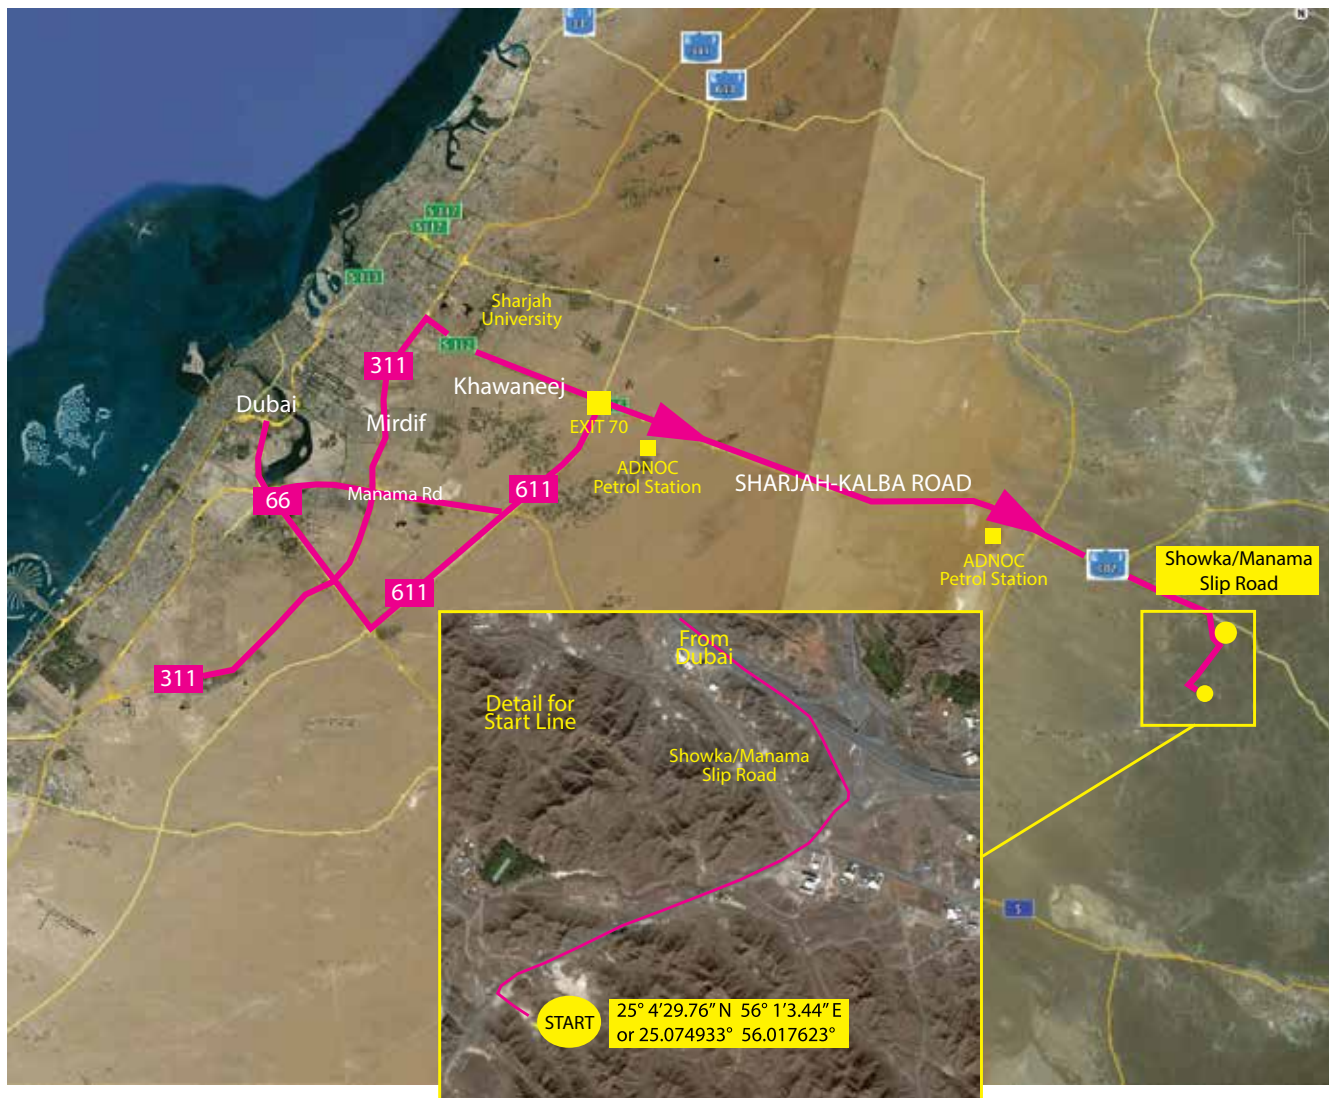

GET OUT THERE

THE NORTH FACE NIGHT ROCK RUN - START LOCATION DIRECTIONS

1. Take the 611 from Dubai, direction Sharjah

2. At Exit 70, Sharjah/Fujairah turnoff from 611 take a right and you will drive past the 1st ADNOC Petrol Station on the right.

3. Continue along the road until you see the sign and slip road for Showka/Manama on the right. (16.5km from the second ADNOC station). Take the first exit on the R/A taking you along a tarmac road for approx 1 km. On the left you will see signs for the start line. Please park on the gravel at the side of the road - it is accessible by saloon car.

START LINE GPS COORDS:

25° 4'29.76" N 56° 1'3.44" E
or **25.074933° 56.017623°**

URBAN-ULTRA™

GET OUT THERE

START GUN
8:00PM SHARP!

STAY SAFE AND
GOOD LUCK