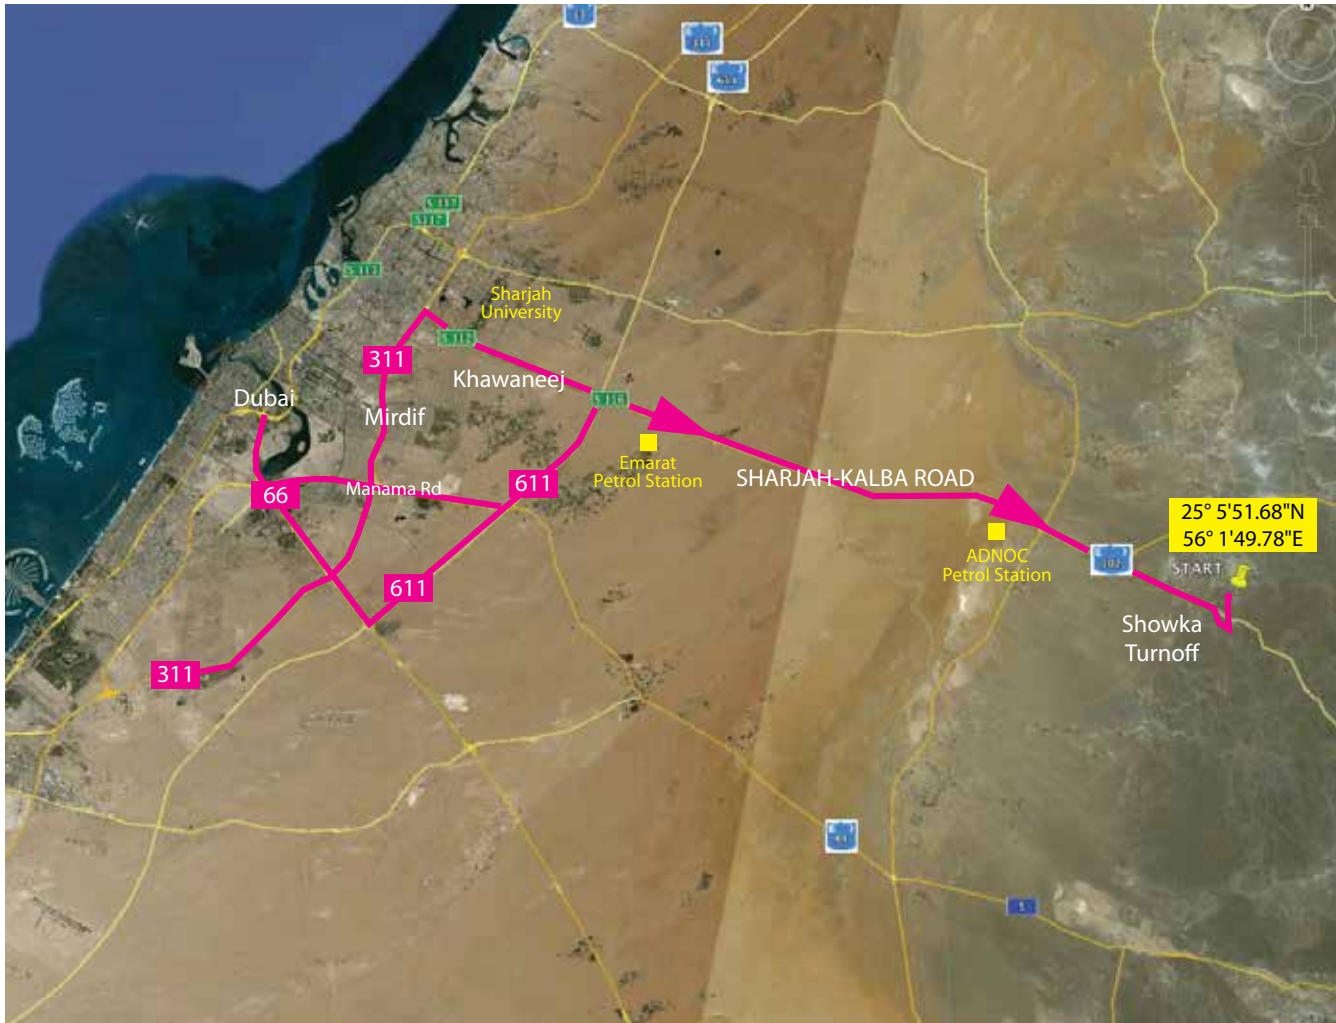

GET OUT THERE

## WADI RACER - LOCATION DIRECTIONS

1. Take the 611 from Dubai, direction Sharjah

2. At the Sharjah/Kalba turnoff from 611 take a right and you will drive past the Emarat Petrol Station on the right.

3. Continue along the road until you see the sign for Showka on the right. Turn off and double back under the bridge at the R/A and continue straight past one sign for Showka on the right and until you reach a row of shops and a second sign pointing right to Showka. Turn in and you will see a tall blue water tower on your left - drive across the small bridge following the tarmac road around some villas and a clinic. The road will turn into gravel and 300m further you will see the start line.

START LINE:

N25°5'51.68 E56°1'49.78

LEFT HIT THERE

**START GUN**  
**5:00AM SHARP!**  
**GOOD LUCK**